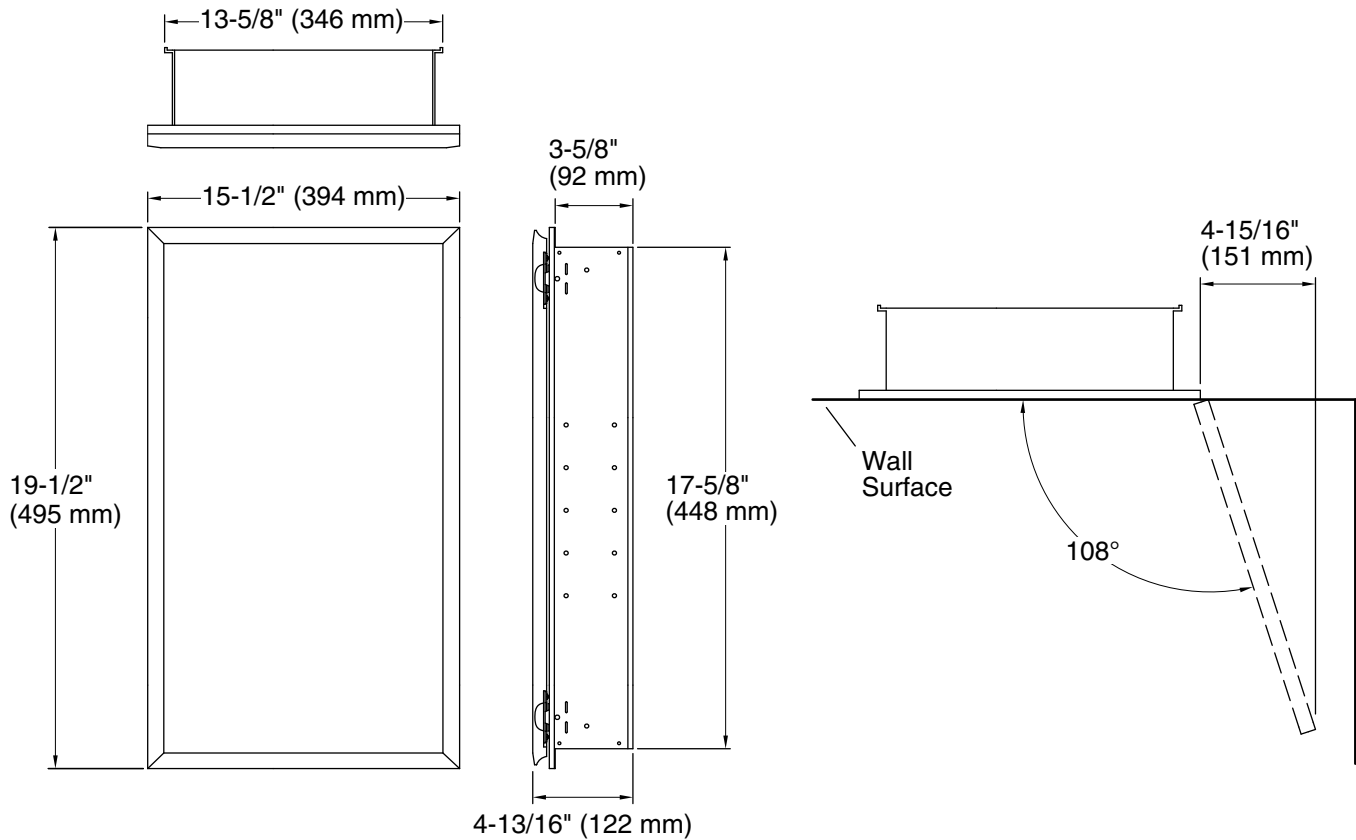

Technical Information

All product dimensions are nominal.

Notes

Install this product according to the installation guide.

When determining the height of the medicine cabinet, ensure the mirrored door will clear all obstacles (such as a faucet). A minimum distance of 3" (76 mm) is required.

For surface-mount, use anchors (not provided) rated for the loaded weight of this product.

This cabinet is designed for either right or left door swing. Check for obstructions.