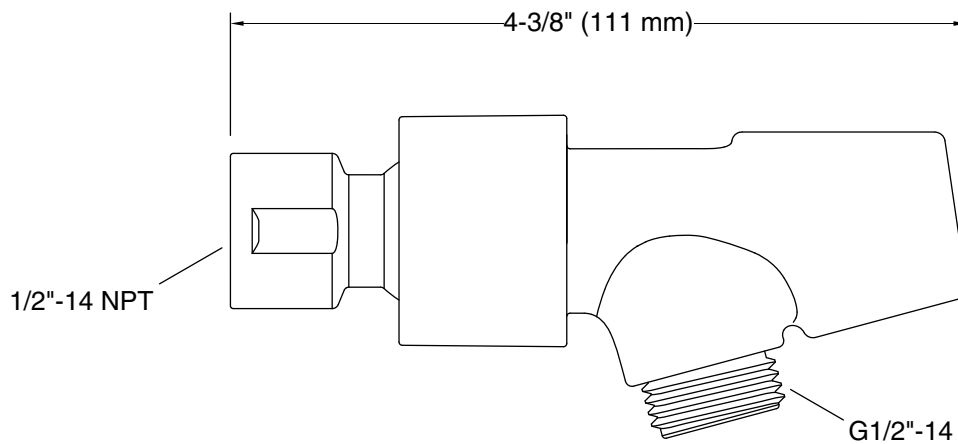

Features

- Easily mounts on the end of your shower arm
- Brass ball joint pivots to angle handshower
- Fits most standard handshower hoses and handshowers

Material

- KOHLER finishes resist corrosion and tarnishing

Technical Information

All product dimensions are nominal.

Material: Metal

Notes

Install this product according to the installation instructions.