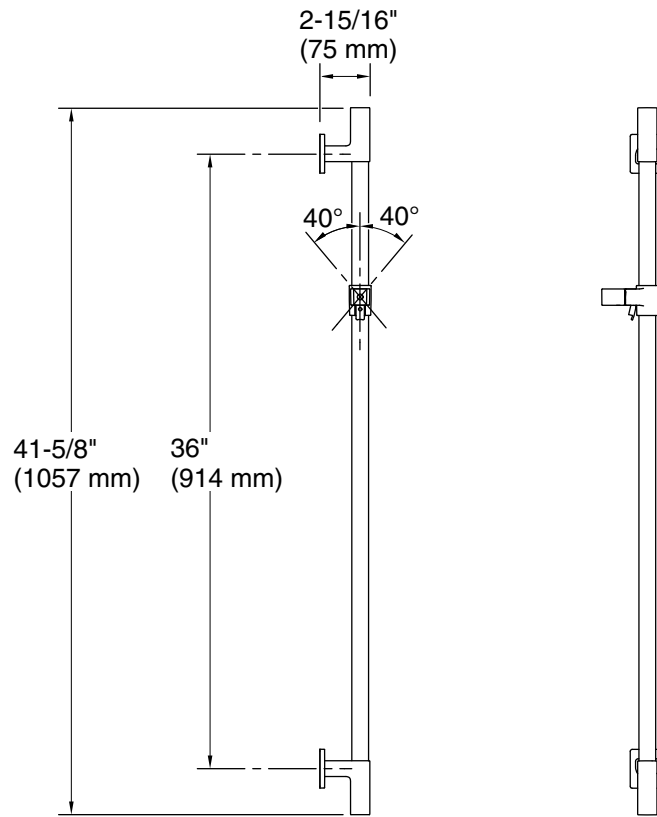

### Features

- Adjustable mounting brackets offer installation flexibility
- Adjustable angle of handshower
- Metal construction
- Coordinates with Awaken showerheads, handshowers and showering accessories

### Installation

- Wall-mount

ADA

CSA B651

### Technical Information

All product dimensions are nominal.