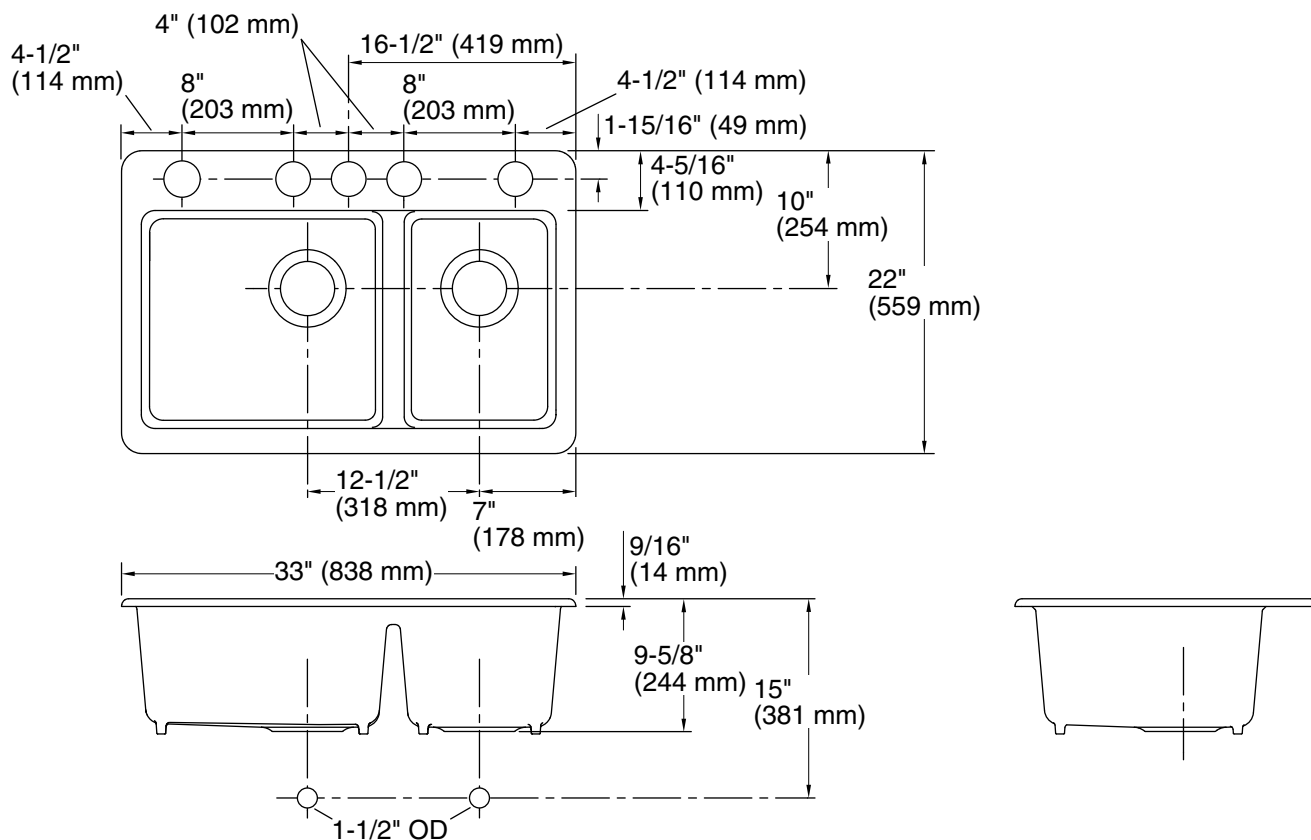

### Features

- 36" minimum base cabinet width
- Large/medium bowls
- 9" (229 mm) depth provides generous workspace
- Five oversized faucet holes
- Oversized holes allow for easy installation of faucets and accessories
- Bowl slopes toward drain to minimize water pooling
- Offset drains increase workspace in the sink and storage space underneath
- Includes K-6239 colander with integral cutting board, K-6194 utility rack with soaking cup, and K-9234 left-hand bottom sink rack

## Technical Information

All product dimensions are nominal.

Basin configuration: Large Bowl on Left

Center(s): 8" (203 mm)

Min. base cabinet width: 36" (914 mm)

Bowl area (Basin #1):  
Length: 17-9/16" (446 mm)  
Width: 15-13/16" (402 mm)  
Bowl depth: 9" (229 mm)  
Water depth: 9" (229 mm)

Bowl area (Basin #2):  
Length: 11-1/16" (281 mm)  
Width: 15-13/16" (402 mm)  
Bowl depth: 9" (229 mm)  
Water depth: 9" (229 mm)

Number of deck holes: 5

Drain hole: 3-7/8" (98 mm)

Template: 1166727-7, required, included