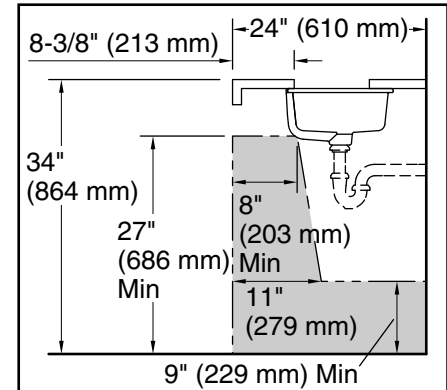

Technical Information

All product dimensions are nominal.

Basin configuration:	Single Bowl
Bowl area (Only):	Length: 11-1/16" (280 mm) Width: 11-3/16" (284 mm) Bowl depth: 5-1/8" (130 mm) Water depth: 3-1/4" (83 mm)
With overflow:	Yes
Drain hole:	1-3/4" (44 mm)
Template:	1372555-7, required, not included

Notes

Install this product according to the installation instructions.

NOTICE: Countertop manufacturer or cutter must use the current product template available at www.kohler.com, or by calling 1-800-4KOHLER. Kohler Co. is not responsible for cutout errors when the incorrect cutout template is used.

ADA, OBC, CSA B651 compliant when installed to the specific requirements of these regulations.