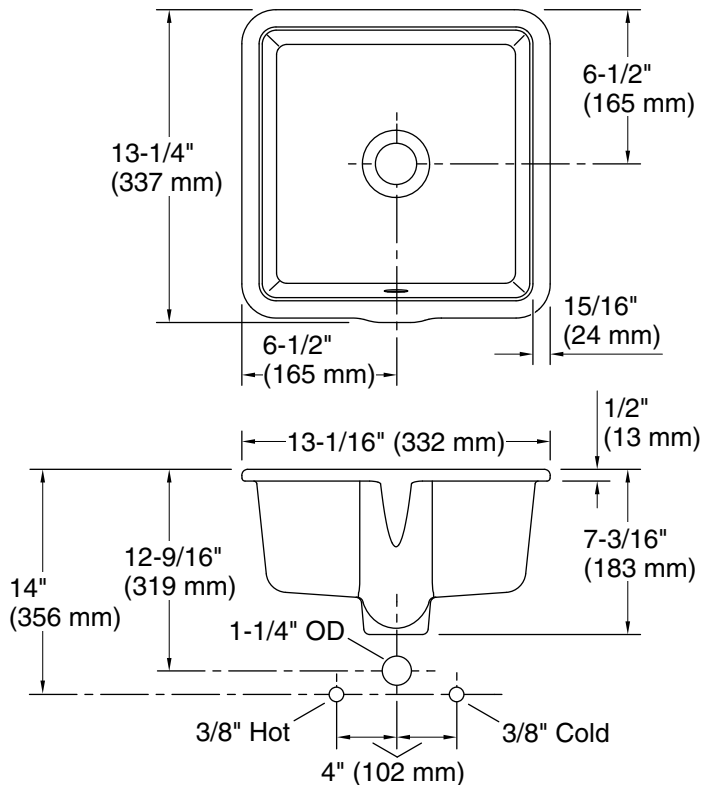

Technical Information

All product dimensions are nominal.

Basin configuration:	Single Bowl
Bowl area (Only):	Length: 11-1/16" (280 mm) Width: 11-3/16" (284 mm) Bowl depth: 5-1/8" (130 mm) Water depth: 3-1/4" (83 mm)
With overflow:	Yes
Drain hole:	1-3/4" (44 mm)
Template:	1372555-7, required, not included

Notes

Install this product according to the installation instructions.

NOTICE: Countertop manufacturer or cutter must use the current product template available at www.kohler.com, or by calling 1-800-4KOHLER. Kohler Co. is not responsible for cutout errors when the incorrect cutout template is used.

ADA, OBC, CSA B651 compliant when installed to the specific requirements of these regulations.