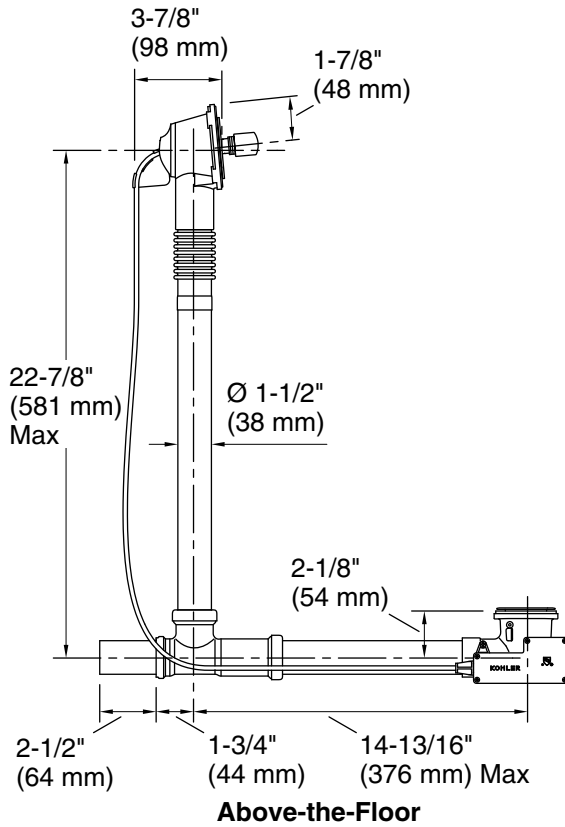

Tea-for-Two®
33" cable pop-up bath drain
K-78440

Features

- For use with Tea-for-Two® baths and whirlpools
- 33" (838 mm) length external cable
- Designed specifically for use with Tea-for-Two bath drain trim (sold separately)
- No internal linkages, reducing the potential for clogging

Material

- Solid-brass construction for durability and reliability

Installation

- Above- or through-the-floor
- Can be installed and tested without required trim kit

Recommended Products/Accessories

K-23857 Bath drain trim

Codes/Standards

ASME A112.18.2/CSA B125.2

**KOHLER® One-Year Limited
Warranty**

See website for detailed warranty information.

Technical Information

All product dimensions are nominal.

Material: Brass