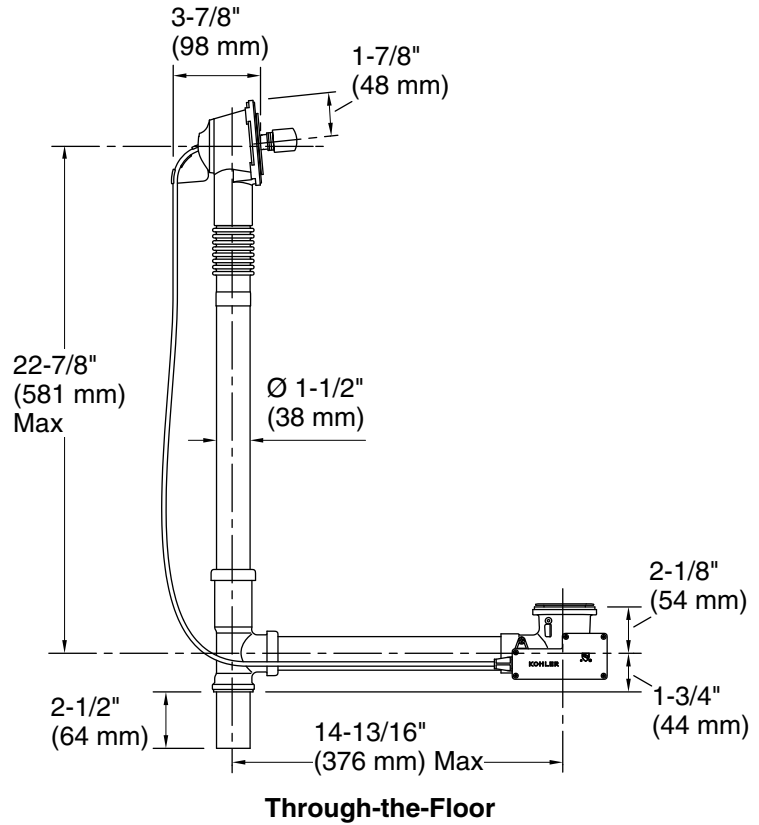

Tea-for-Two®
33" cable pop-up bath drain
K-78440

Features

- For use with Tea-for-Two® baths and whirlpools
- 33" (838 mm) length external cable
- Designed specifically for use with Tea-for-Two bath drain trim (sold separately)
- No internal linkages, reducing the potential for clogging

Material

- Solid-brass construction for durability and reliability

Installation

- Above- or through-the-floor
- Can be installed and tested without required trim kit

Recommended Products/Accessories

K-23857 Bath drain trim

Codes/Standards

ASME A112.18.2/CSA B125.2

**KOHLER® One-Year Limited
Warranty**

See website for detailed warranty information.

Technical Information

All product dimensions are nominal.

Material: Brass