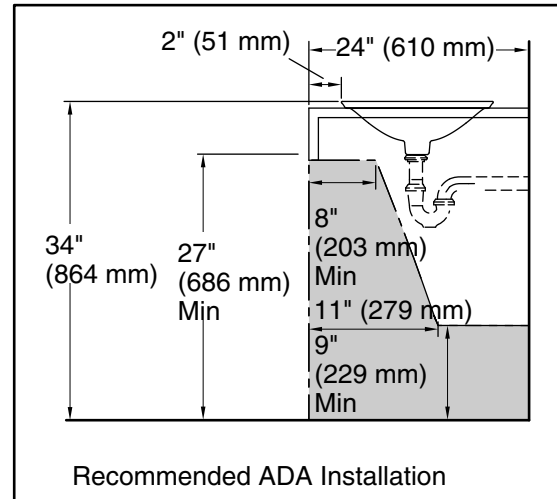

Features

- Round basin with subtle lift at edges
- Wading pool design accommodates a wide variety of faucets
- No faucet holes; requires wall- or counter-mount faucet

Material

- Vitreous china

Installation

Technical Information

All product dimensions are nominal.

Basin configuration:	Single Bowl
Bowl area (Only):	Length: 17-1/4" (437 mm) Width: 17-1/4" (437 mm) Bowl depth: 4" (102 mm) Water depth: 4" (102 mm)
With overflow:	No
Template:	1242827, required, included