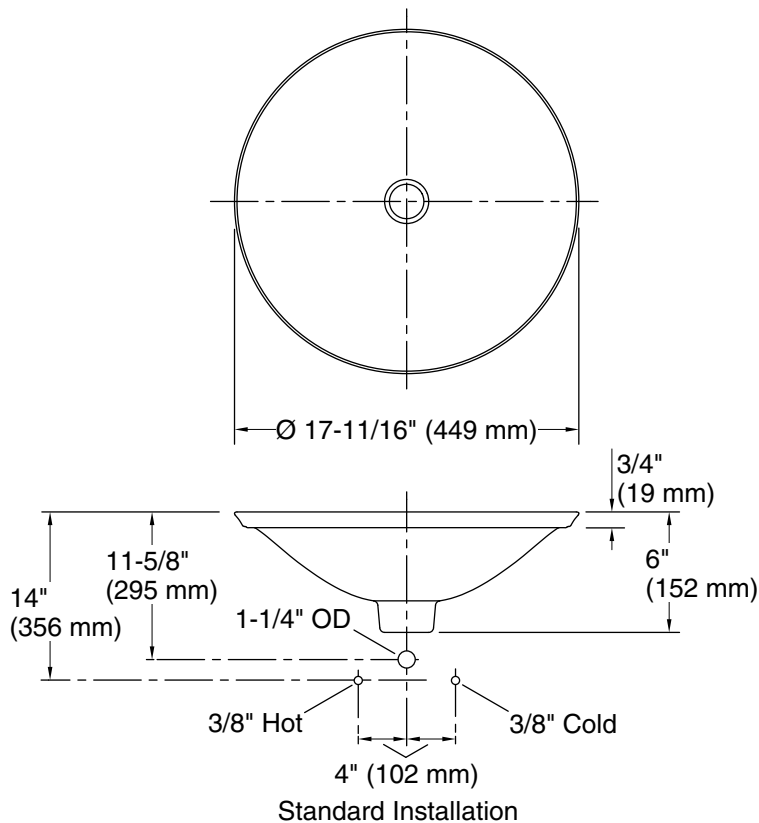

Technical Information

All product dimensions are nominal.

Basin configuration:	Single Bowl
Bowl area (Only):	Length: 17-1/4" (437 mm) Width: 17-1/4" (437 mm) Bowl depth: 4" (102 mm) Water depth: 4" (102 mm)
With overflow:	No
Template:	1242827, required, included