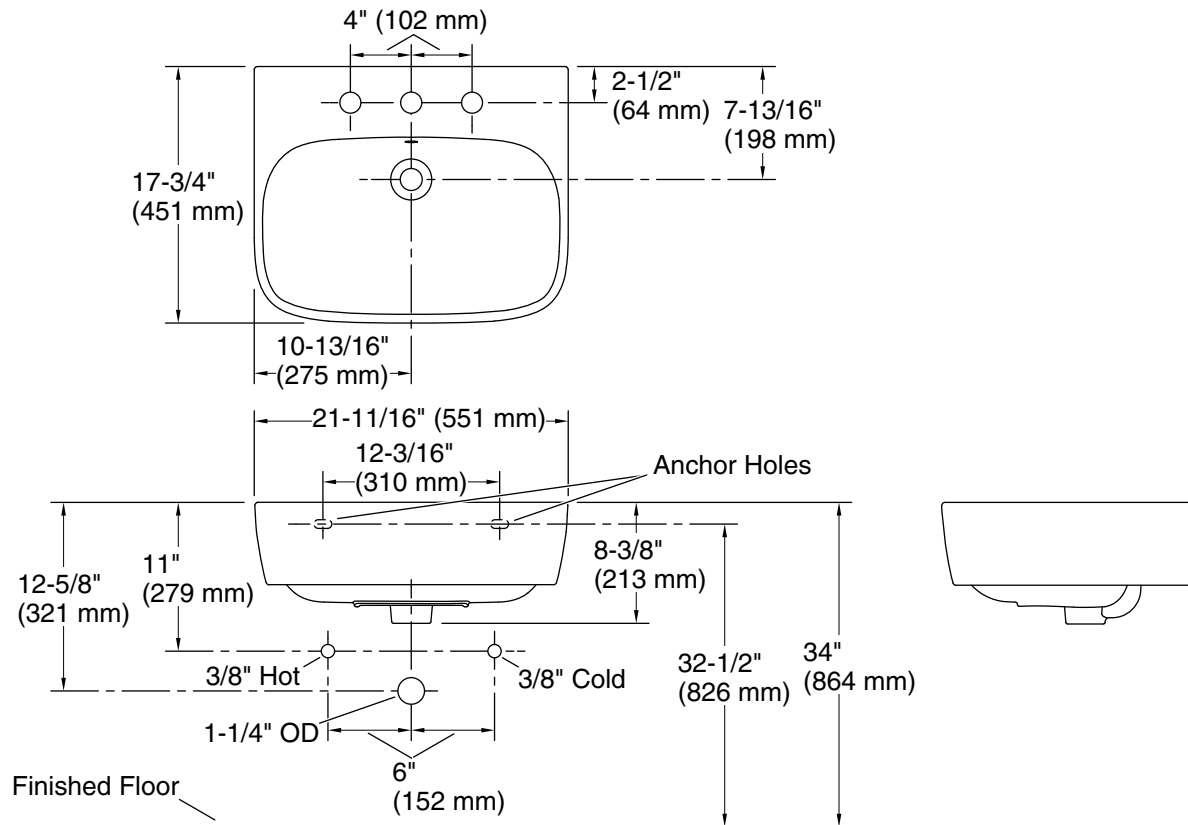

**ModernLife®**  
21-3/4" rectangular wall-mount bathroom sink  
**K-77767-8**

**Features**

- Rectangular basin
- With overflow
- 8" (203 mm) widespread faucet holes
- Coordinates with other products in the ModernLife™ collection

#### Technical Information

All product dimensions are nominal.

Basin configuration: Single Bowl

Center(s): 8" (203 mm)

Bowl area (Only): Length: 20-1/2" (520 mm)  
 Width: 11-13/16" (300 mm)  
 Bowl depth: 6-1/2" (165 mm)

With overflow: Yes

Number of deck holes: 3

Drain hole: 1-3/4" (44 mm)