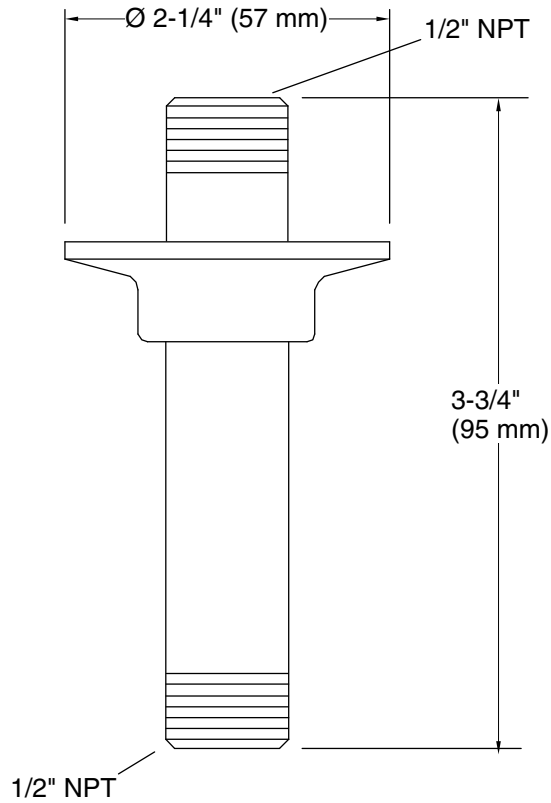

KOHLER® Faucets 3" ceiling-mount single-function rainhead arm & flange **K-7396**

Features

- 1/2" NPT connections
- Includes flange
- 3" (76 mm) straight shower arm

Material

- Brass
- KOHLER finishes resist corrosion and tarnishing

9-8-2025 20:19 - US/CA

THE BOLD LOOK
OF **KOHLER**®

KOHLER Faucets 3" ceiling-mount single-function rainhead arm & flange
K-7396

Technical Information

All product dimensions are nominal.

Spout:

Notes

Install this product according to the installation instructions.