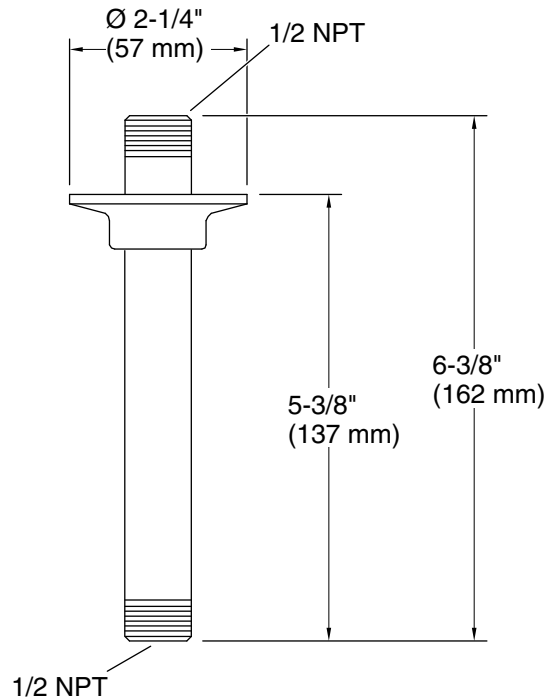

KOHLER® Faucets 6" ceiling-mount single-function rainhead arm & flange **K-7394**

Features

- 1/2" NPT connection
- For use with overhead rainheads
- 6" (152 mm) shower arm

Material

- Brass
- KOHLER finishes resist corrosion and tarnishing

8-29-2025 23:57 - US/CA

THE BOLD LOOK
OF **KOHLER**®

KOHLER Faucets 6" ceiling-mount single-function rainhead arm & flange K-7394

Technical Information

All product dimensions are nominal.

Spout:

Notes

Install this product according to the installation instructions.