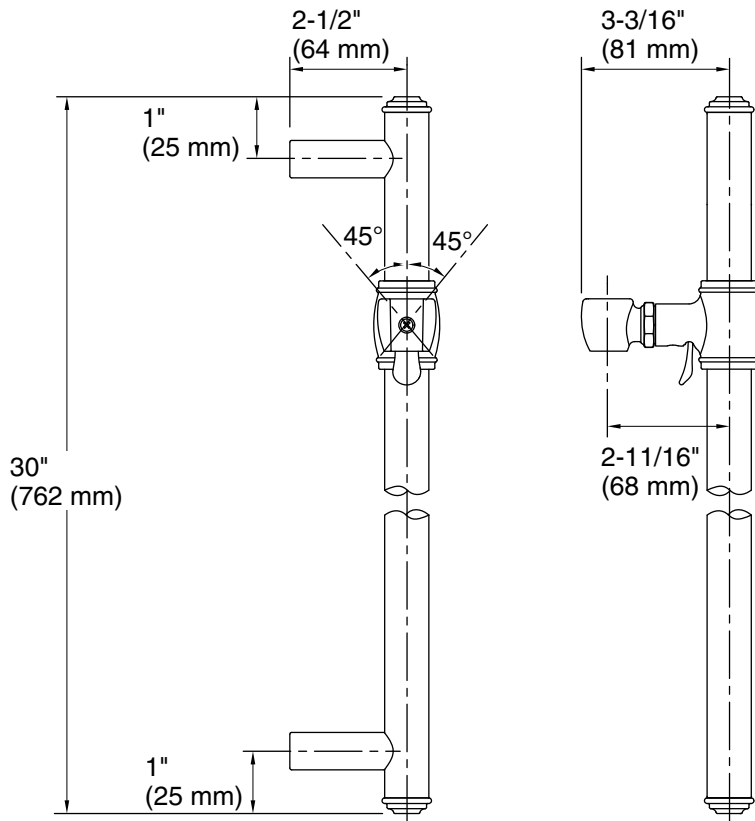

Features

- Artifacts® 30" shower slidebar

Material

- Durable metal construction
- KOHLER finishes resist corrosion and tarnishing

Recommended Products/Accessories

K-72799 Shower Slidebar Trim Kit

Codes/Standards

Technical Information

All product dimensions are nominal.

Spout:

Notes

Install this product according to the installation instructions.

ADA, OBC, CSA B651 compliant when installed to the specific requirements of these regulations.