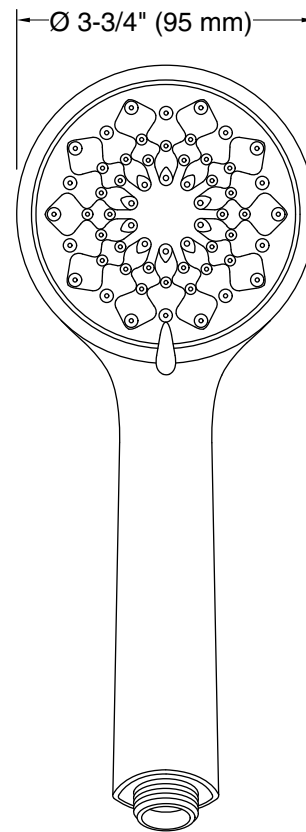

Features

- Handshower features transitional design, inspired by nature
- Advanced spray engine provides three alternate experiences: wide coverage, intense drenching, and targeted spray
- Wide coverage spray produces an encompassing spray for everyday use
- Intense drenching spray delivers a forceful spray ideal for rinsing shampoo from hair
- Targeted spray is a focused stream for targeting sore muscles or use as a utility spray
- Thumb tab allows for a smooth transition between sprays
- Spray nozzles cover full area of sprayhead
- Combination of balance, weight, grip, and angle makes this handshower comfortable and easy to use
- MasterClean™ sprayface features an easy-to-clean surface that withstands mineral buildup and maximizes spray performance
- 1.5 gpm (5.7 lpm) maximum flow rate
- Requires K-8593, K-9514, K-45981, or K-45982 shower hose (sold separately)
- This product can help a building earn Water Efficiency points in LEED® Green Building Rating System

K-8593 72" Shower Hose

or

K-9514 60" Shower Hose

or

K-45981 72" ribbon hose

or

K-45982 60" ribbon hose

Codes/Standards

Color tiles intended for reference only.

Color	Code	Description
	CP	Polished Chrome

Technical Information

All product dimensions are nominal.

Spout:

Handshower rated max flow: 1.5 gal/min (5.7 l/min)

Notes

Install this product according to the installation instructions.