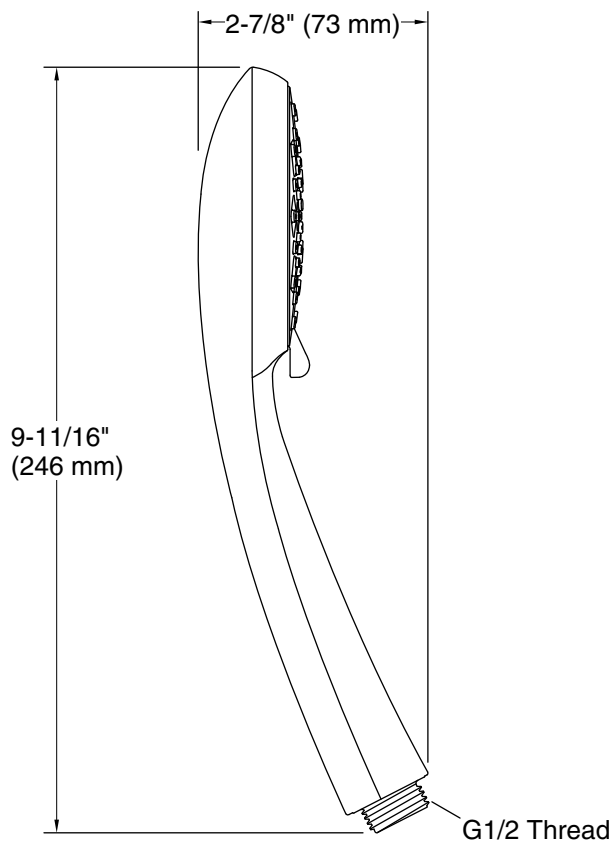

Features

- Handshower features transitional design, inspired by nature
- Advanced spray engine provides three alternate experiences: wide coverage, intense drenching, and targeted spray
- Wide coverage spray produces an encompassing spray for everyday use
- Intense drenching spray delivers a forceful spray ideal for rinsing shampoo from hair
- Targeted spray is a focused stream for targeting sore muscles or use as a utility spray
- Thumb tab allows for a smooth transition between sprays
- Spray nozzles cover full area of sprayhead
- Combination of balance, weight, grip, and angle makes this handshower comfortable and easy to use
- MasterClean™ sprayface features an easy-to-clean surface that withstands mineral buildup and maximizes spray performance
- 1.5 gpm (5.7 lpm) maximum flow rate
- Requires K-8593, K-9514, K-45981, or K-45982 shower hose (sold separately)
- This product can help a building earn Water Efficiency points in LEED® Green Building Rating System

K-8593 72" Shower Hose

or

K-9514 60" Shower Hose

or

K-45981 72" ribbon hose

or

K-45982 60" ribbon hose

Codes/Standards

Color tiles intended for reference only.

Color	Code	Description
	CP	Polished Chrome

Technical Information

All product dimensions are nominal.

Spout:

Handshower rated max flow: 1.5 gal/min (5.7 l/min)

Notes

Install this product according to the installation instructions.