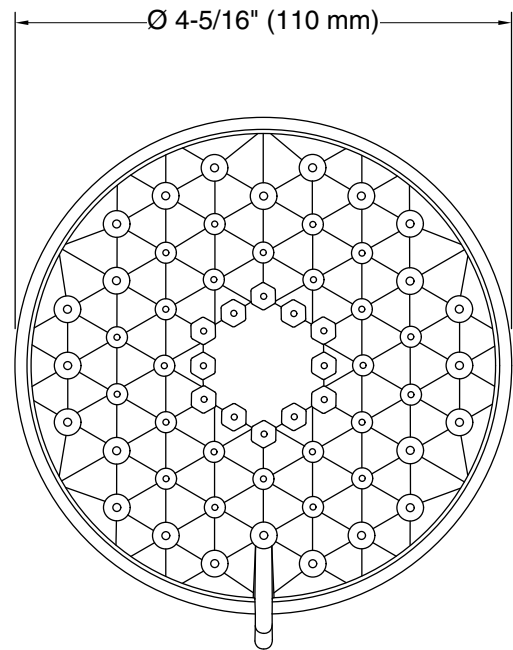

Technical Information

All product dimensions are nominal.

Spout:

Shower/Rainhead rated max flow: 1.5 gal/min (5.7 l/min)

Notes

Install this product according to the installation instructions.