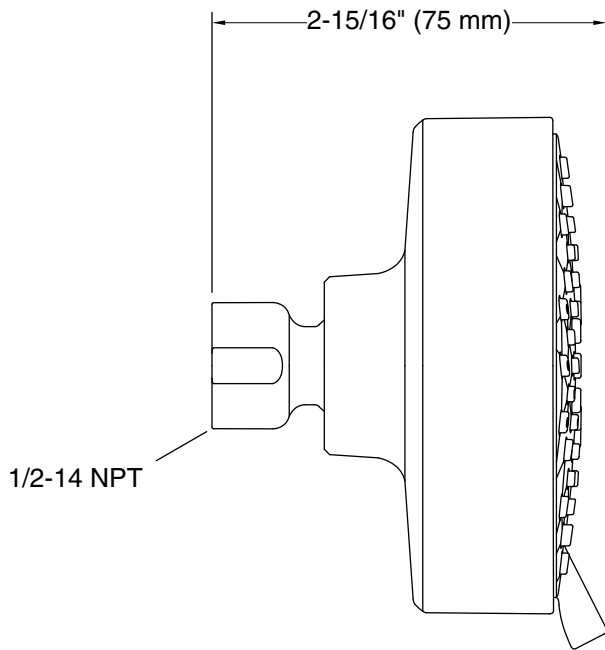

Technical Information

All product dimensions are nominal.

Spout:

Shower/Rainhead rated max flow: 1.5 gal/min (5.7 l/min)

Notes

Install this product according to the installation instructions.