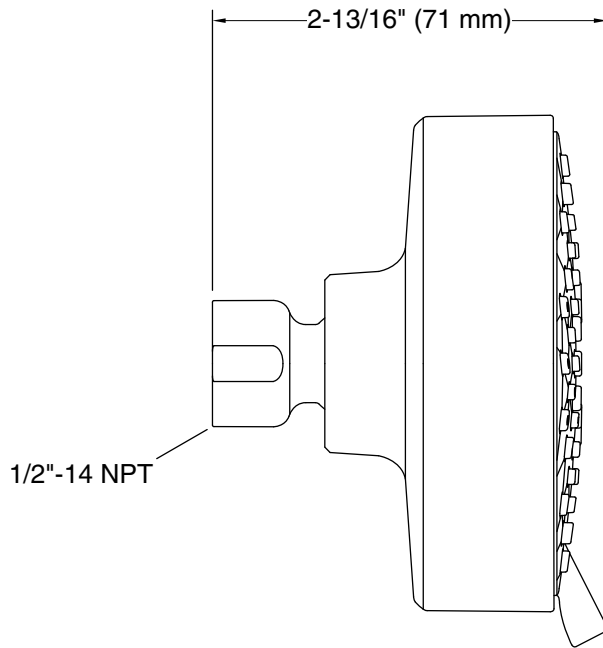

Technical Information

All product dimensions are nominal.

Spout:

Shower/Rainhead rated max flow: 1.75 gal/min (6.6 l/min)

Notes

Install this product according to the installation instructions.