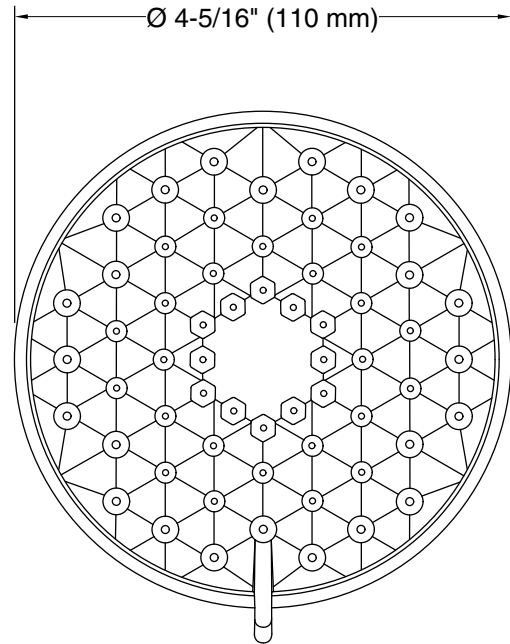

Technical Information

All product dimensions are nominal.

Spout:

Shower/Rainhead rated max flow: 1.75 gal/min (6.6 l/min)

Notes

Install this product according to the installation instructions.