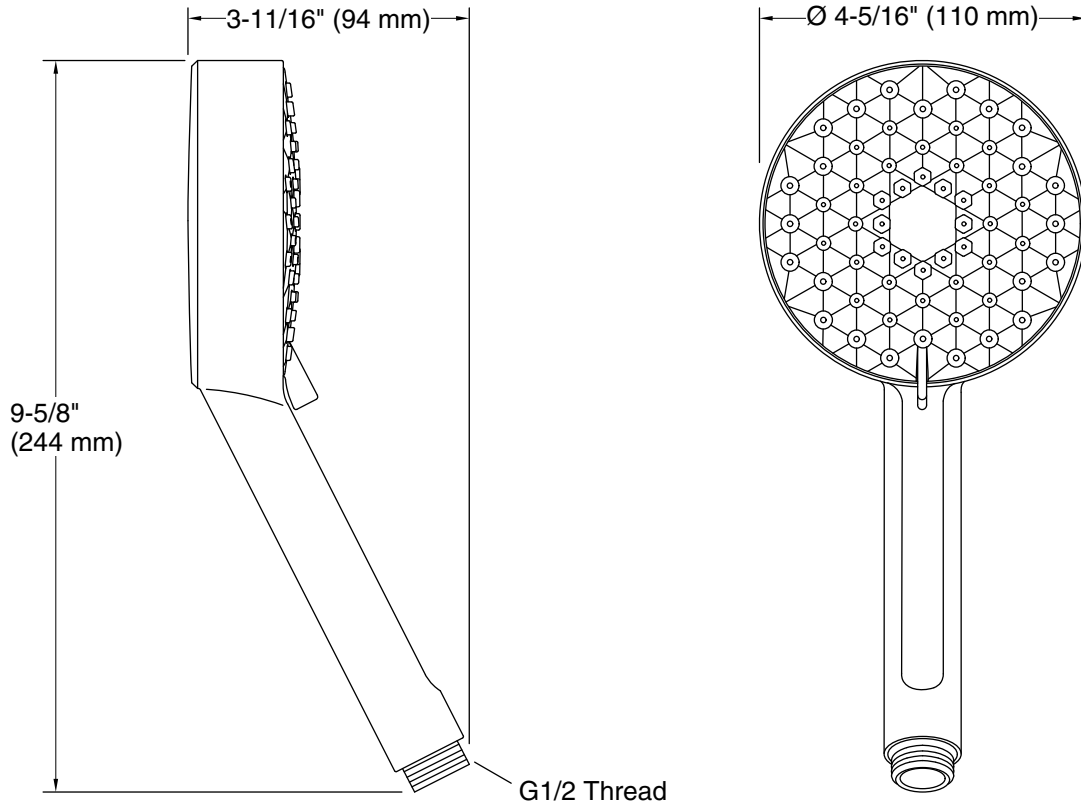

Features

- Handshower features contemporary design
- Three spray functions and ADA-compliant nonpositive shutoff
- Wide coverage spray produces an encompassing spray for everyday use
- Intense drenching spray delivers a forceful spray ideal for rinsing shampoo from hair
- Targeted spray is a focused stream for targeting sore muscles or use as a utility spray
- Thumb tab allows for a smooth transition between sprays
- Spray nozzles cover full area of sprayhead
- Combination of balance, weight, grip, and angle makes this handshower comfortable and easy to use
- MasterClean™ sprayface features an easy-to-clean surface that withstands mineral buildup and maximizes spray performance
- 1.75 gpm (6.6 lpm) flow rate.
- This product can help a building earn Water Efficiency points in LEED® Green Building Rating System
- Pause feature temporarily pauses water flow to conserve water while you lather, shave, or shampoo

Technical Information

All product dimensions are nominal.

Spout:

Handshower rated max flow: 1.75 gal/min (6.6 l/min)

Notes

Install this product according to the installation instructions.

Plumbing codes require approved backflow prevention devices to be installed in-line to handshowers. Please consult with local plumbing officials.