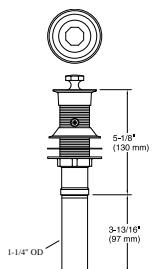

Features

- 1-1/4" (32 mm) connection
- Nonremovable metal stopper
- For use in overflow applications

Material

- Solid-brass construction for durability and reliability

Recommended Products/Accessories

K-23726 Drain treatment

Codes/Standards

ASME A112.18.2/CSA B125.2

KOHLER® One-Year Limited Warranty

See website for detailed warranty information.

Available Colors/Finishes

Color tiles intended for reference only.

Color	Code	Description
	CP	Polished Chrome
	SN	Vibrant® Polished Nickel
	BN	Vibrant® Brushed Nickel
	BV	Vibrant® Brushed Bronze
	BL	Matte Black
	2MB	Vibrant® Brushed Moderne Brass
	TT	Vibrant Titanium

Technical Information

All product dimensions are nominal.

Material: Brass

Notes

Install this product according to the installation instructions.