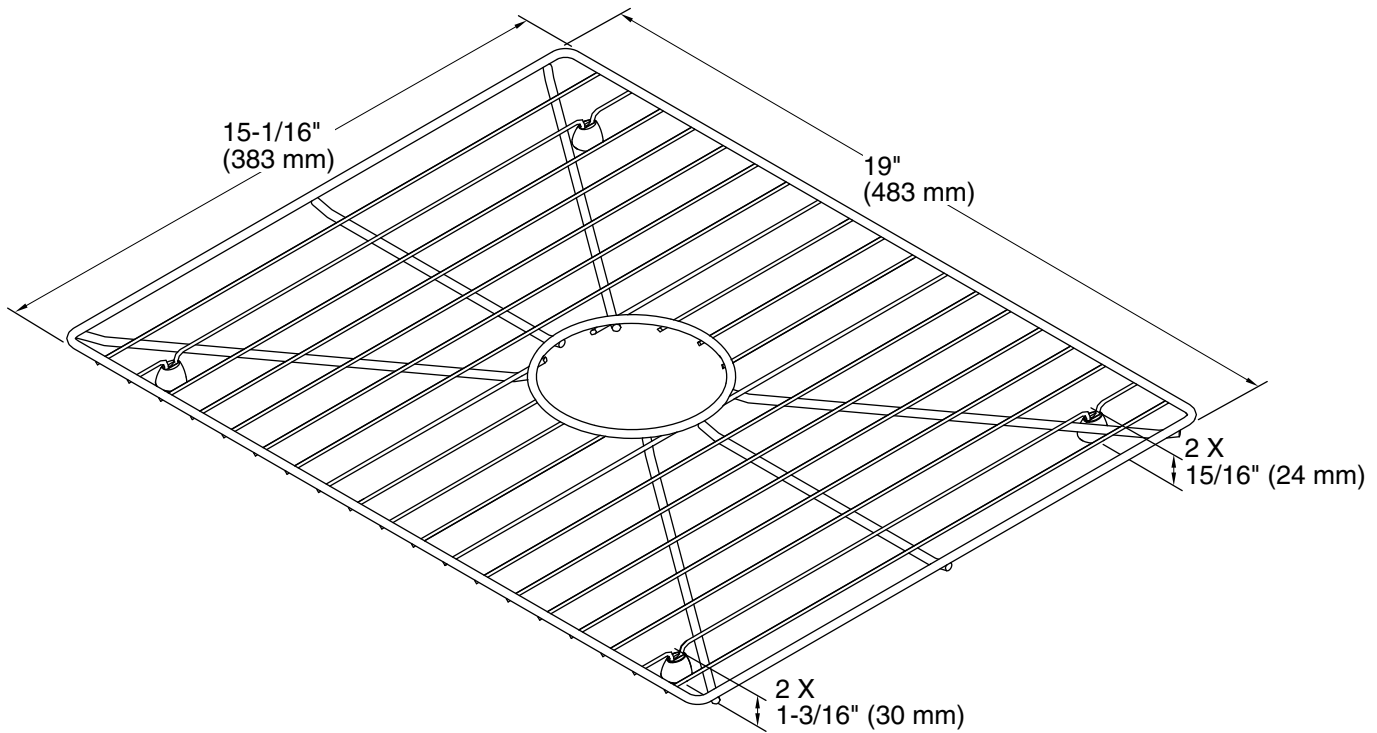

Technical Information

All product dimensions are nominal.

Material: Stainless Steel