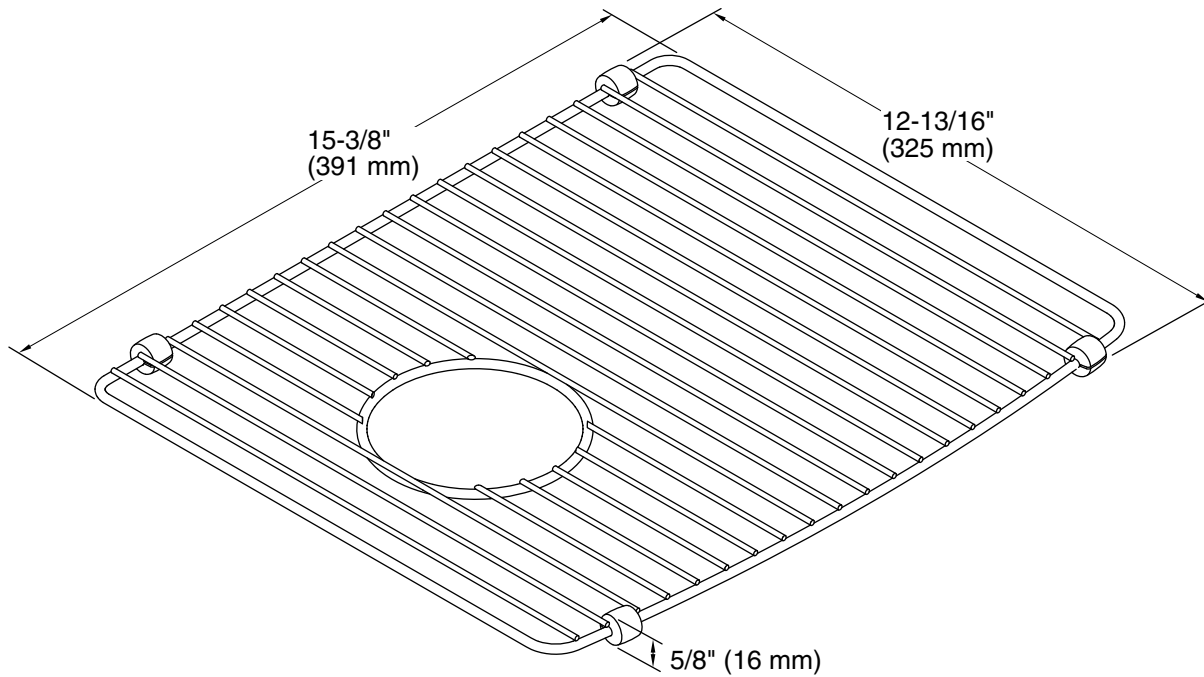

**Deerfield®**  
Left-Bowl Sink Rack  
**K-6121**

**Features**

- Fits in the left bowl of the K-5873 Deerfield kitchen sink
- Helps protect sink surface from daily wear
- Reversible design allows rack to fit in either bowl
- Dishwasher-safe
- Rubber feet provide added protection

## Technical Information

All product dimensions are nominal.

Material:                   Stainless Steel