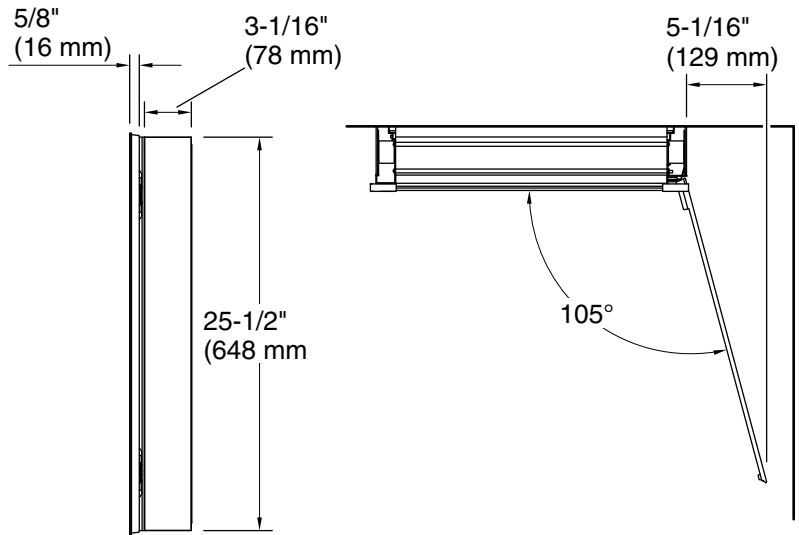

Technical Information

All product dimensions are nominal.

Lighting included: No

Notes

Install this product according to the installation instructions.