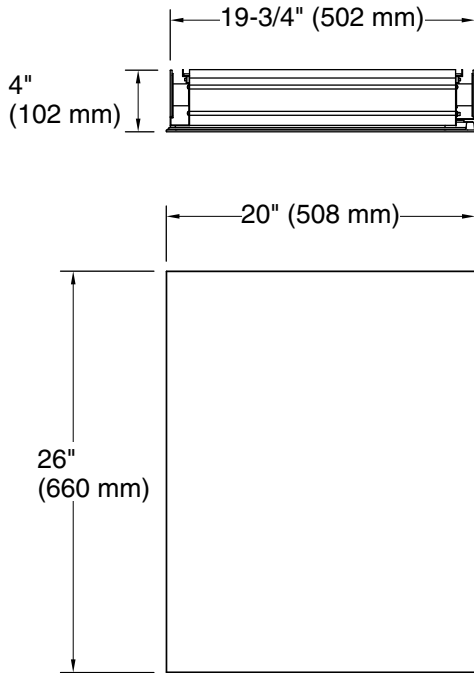

Technical Information

All product dimensions are nominal.

Lighting included: No

Notes

Install this product according to the installation instructions.