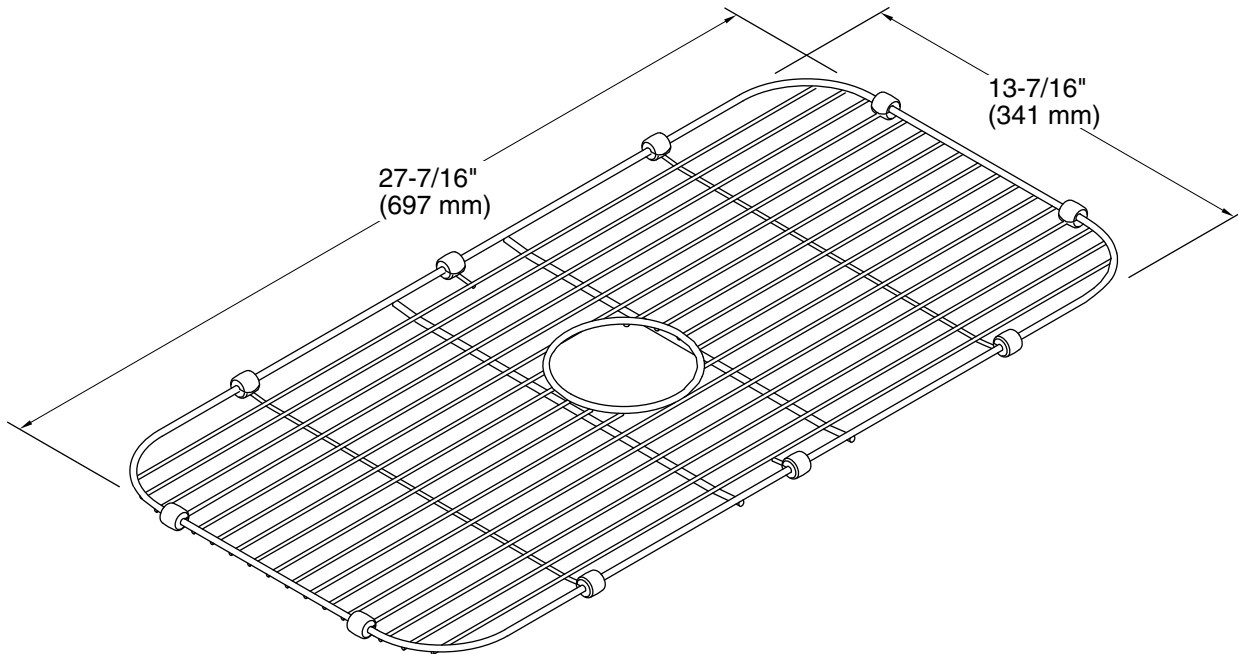

**Available Colors/Finishes**

*Color tiles intended for reference only.*

Color	Code	Description
	ST	Stainless Steel

**Undertone®**  
Sink rack for Undertone® sinks  
**K-5474**

**Technical Information**

All product dimensions are nominal.