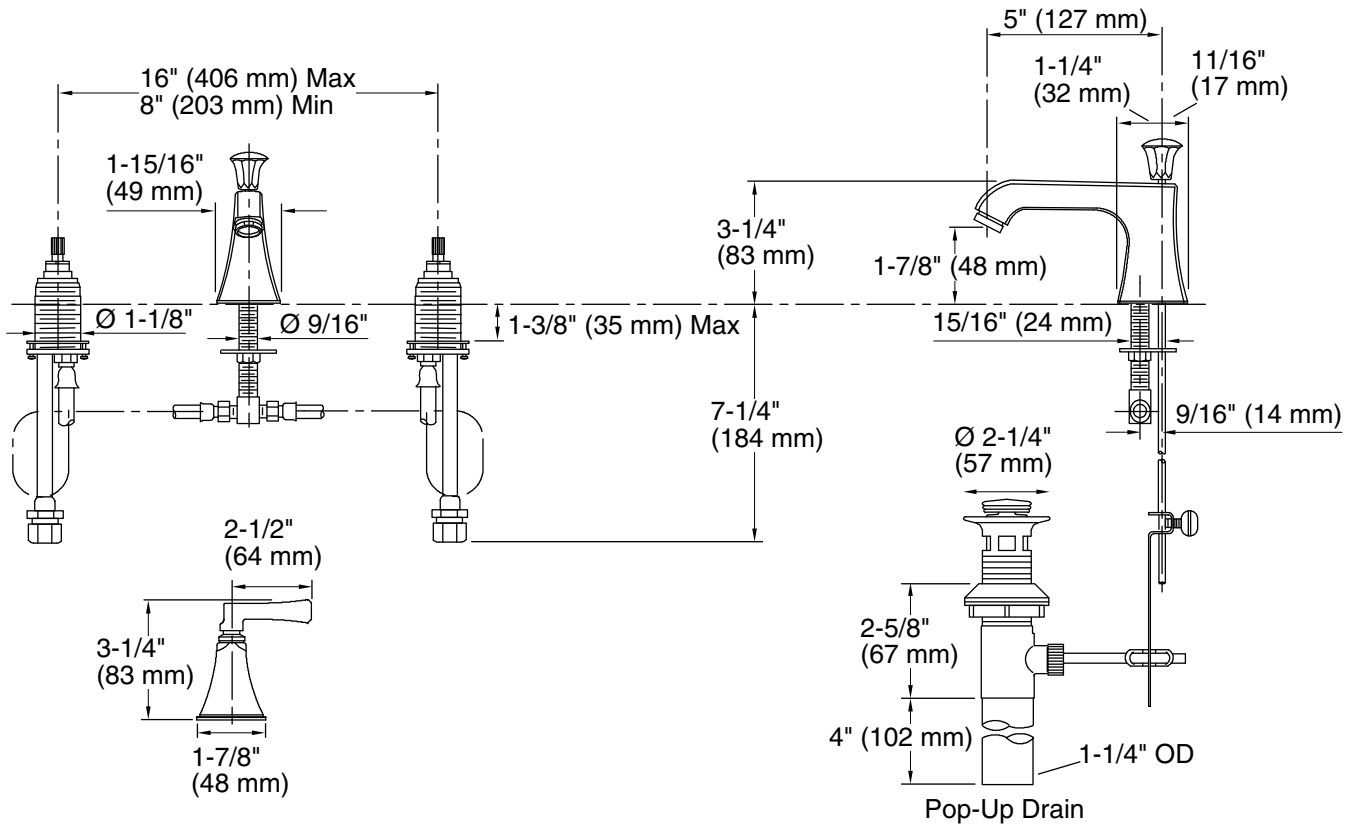

### Features

- Two deco lever handles allow for both volume and temperature control
- Includes pop-up drain with 1-1/4" (32 mm) tailpiece
- 1.2 gpm (4.5 lpm) maximum flow rate at 60 psi (4.14 bar)
- 5" (127 mm) spout reach
- KOHLER® ceramic disc valves exceed industry longevity standards for a lifetime of durable performance
- Coordinates with Memoirs Stately faucets, accessories, and showering components to complete your bathroom

### Technical Information

All product dimensions are nominal.

Faucet flow rate: 1.2 gal/min (4.5 l/min)

Drain included: Yes

Drain tailpiece included: Yes

### Spout:

Spout reach: 5" (127 mm)