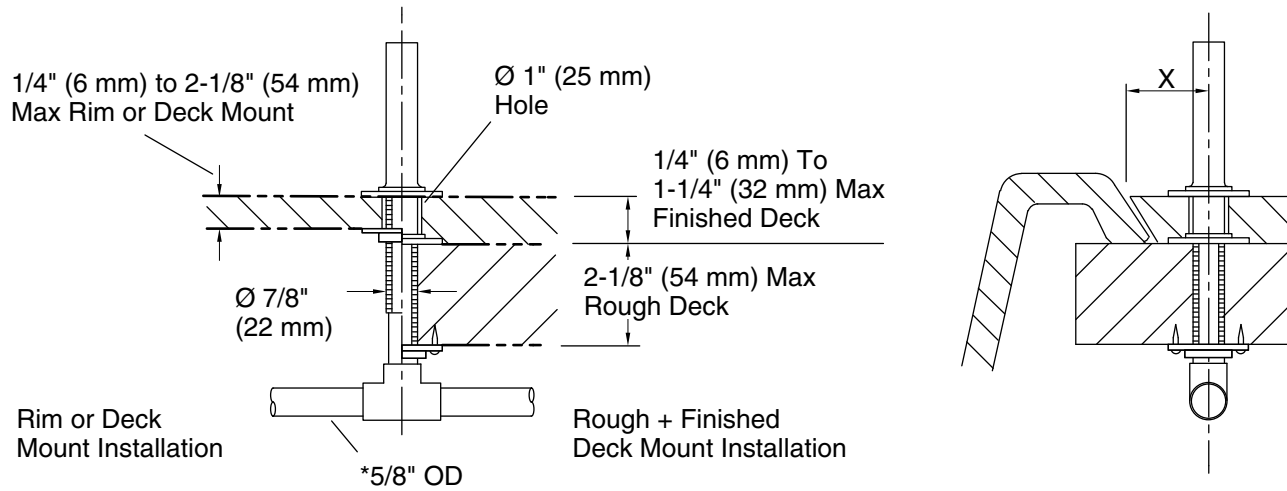

Features

- For use with K-8359 floor-mount, K-956 Stillness, and K-14430 Purist® bath filler spouts

Material

- Brass

Installation

- Bath- or deck-mount

Codes/Standards

None Applicable

KOHLER® Faucet Lifetime Limited Warranty

See website for detailed warranty information.

* Indicates items to be supplied by installer.

X= Distance from centerline of spout inlet to front of spout base plus 1/2" (13 mm).

Technical Information

All product dimensions are nominal.

Spout:

Notes

Install this product according to the installation instructions.