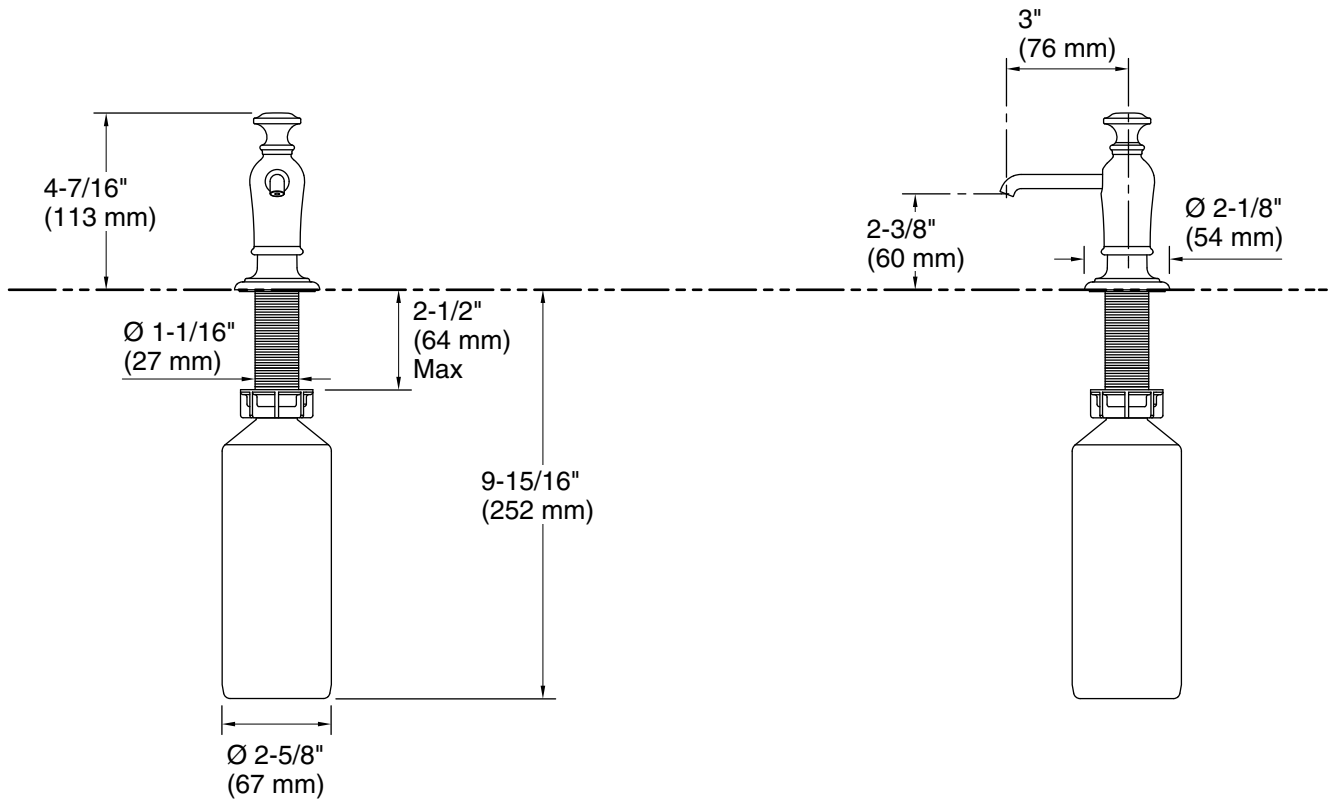

## Features

- Holds up to 16 ounces of soap or lotion; refillable from top
- Greater thread length is suitable for use with thicker countertops
- Coordinates with faucets and accessories in the Artifacts collection

## Technical Information

All product dimensions are nominal.

Material: Brass/Plastic