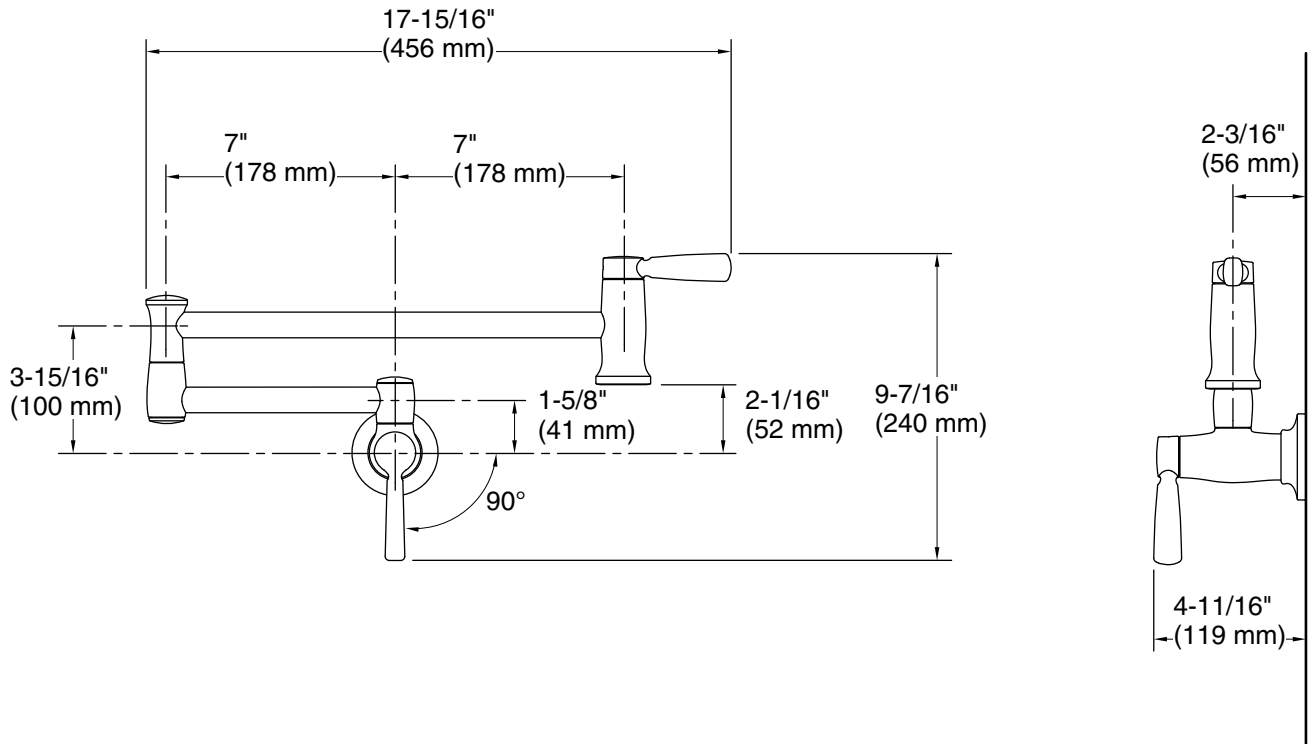

Features

- Articulating spout with 360° rotation offers superior clearance for filling pots on cooktops and ranges
- Swing spout provides greater coverage area in sink for easier food prep and cleanup
- 5.2 gpm (19.7 lpm) maximum flow rate at 60 psi (4.14 bar)
- Single lever handle with main lever shutoff
- KOHLER® ceramic disc valves exceed industry longevity standards for a lifetime of durable performance
- Coordinates with traditional-style kitchen products.

Technical Information

All product dimensions are nominal.

Faucet flow rate: 5.2 gal/min (19.7 l/min)

Spout:

Spout reach: 7" (178 mm)

Notes

Install this product according to the installation instructions.