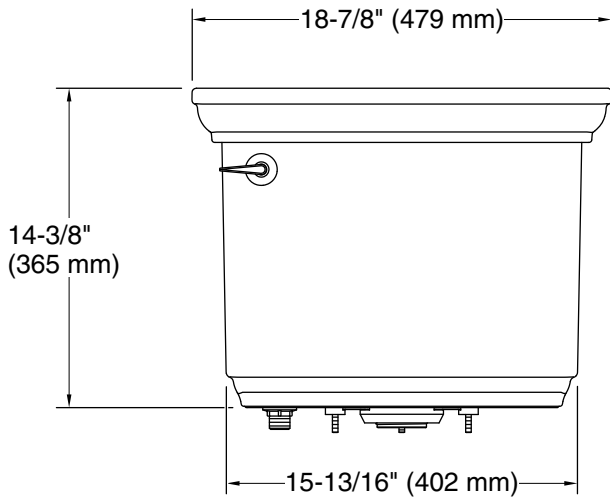

Technical Information

All product dimensions are nominal.

Toilet type: Bowl-mount

Flush type: AquaPiston

Fixture Supply Requirements

Min static pressure: 20 psi (137.9 kPa)

Max static pressure: 80 psi (551.6 kPa)

Notes

Install this product according to the installation instructions.

Product dimensions are nominal and may vary per ASME A112.19.2 tolerances.