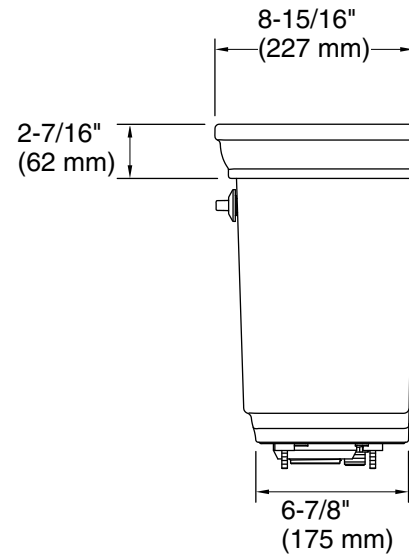

Technical Information

All product dimensions are nominal.

Toilet type: Bowl-mount

Flush type: AquaPiston

Fixture Supply Requirements

Min static pressure: 20 psi (137.9 kPa)

Max static pressure: 80 psi (551.6 kPa)

Notes

Install this product according to the installation instructions.

Product dimensions are nominal and may vary per ASME A112.19.2 tolerances.