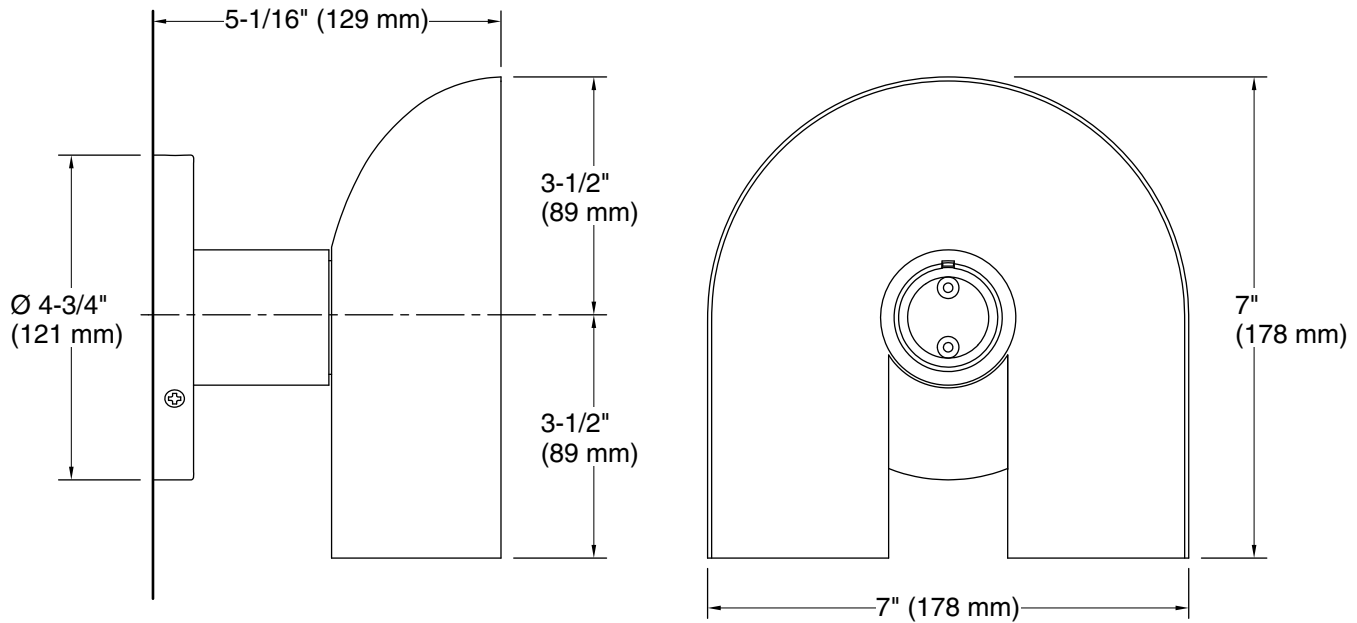

Features

- Contoured metal shade uniquely surrounds a single bulb.
- Contemporary design will make a statement in any room.
- Requires bulb with medium (E26) base; type G25 frosted bulb recommended (sold separately).
- Suitable for damp locations, per UL 1598.
- Fixture is dimmable when paired with dimmer switch and compatible bulbs

Required Electrical Service

One circuit required.

120 V, 0.5 A, 60 Hz

Technical Information

All product dimensions are nominal.

Material: Aluminum, Steel

Number of Lights: 1

Lighting Type: Socket-based

Socket Type: E-26 Medium

Number of Shades: 1

Shade Type: Metal

Hanging Type: Non-hanging

Notes

Install this product according to the installation instructions.