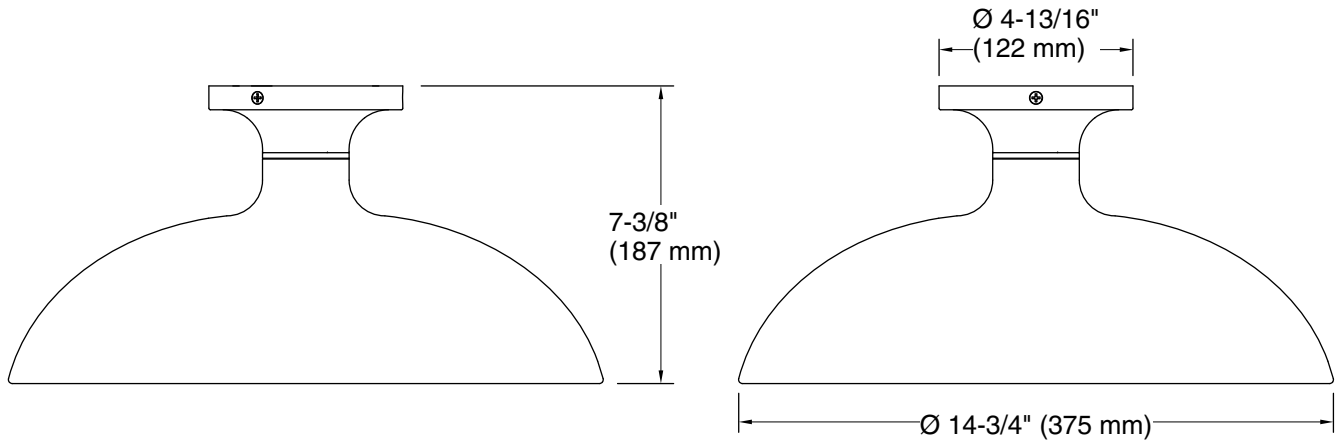

Required Electrical Service

One circuit required.

120 V, 0.833 A, 60 Hz

Technical Information

All product dimensions are nominal.

Material: Steel, Aluminum, Glass

Number of Lights: 1

Lighting Type: Socket-based

Socket Type: E-26 Medium

Number of Shades: 1

Shade Type: Glass - clear

Hanging Type: Non-hanging