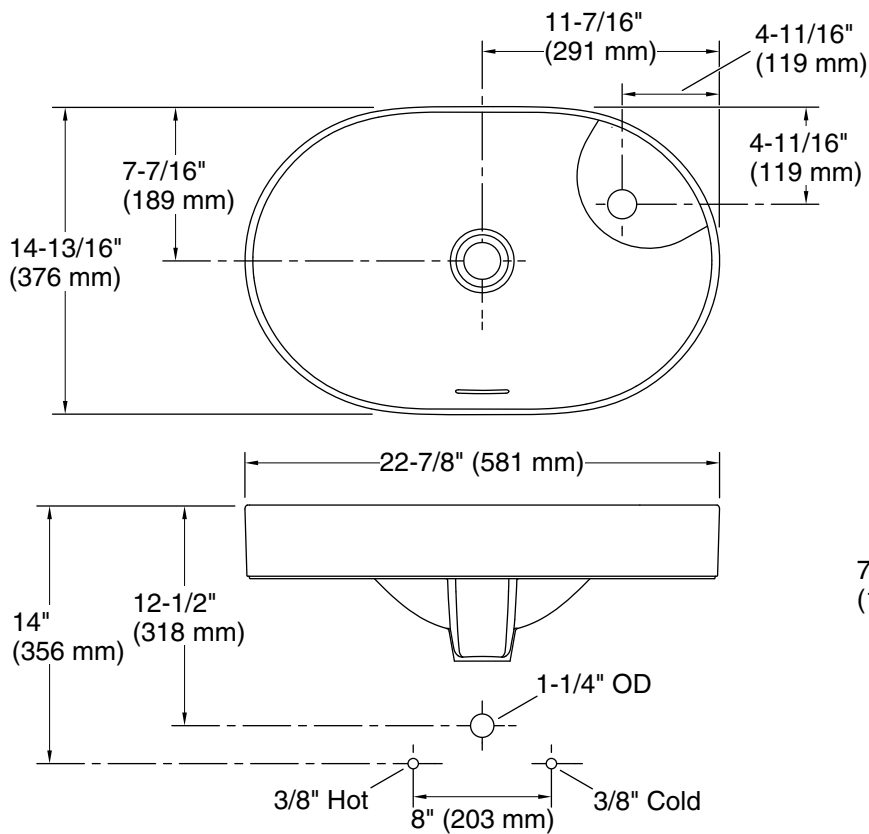

Technical Information

All product dimensions are nominal.

Basin configuration: Single Bowl

With overflow: Yes

Number of deck holes: 1

Drain hole: 1-3/4" (45 mm)

Template: Above-counter, 1507716-7, required, not included

Notes

Install this product according to the installation instructions.

Product dimensions are nominal and may vary per ASME A112.19.2 tolerances.

ADA compliant when installed to the specific requirements of these regulations.