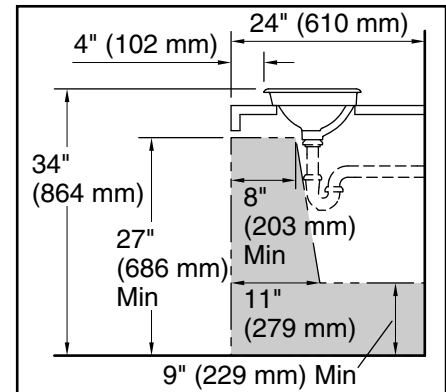

Technical Information

All product dimensions are nominal.

Basin configuration: Single Bowl

With overflow: Yes

Number of deck holes: 1

Drain hole: 1-3/4" (45 mm)

Template: Above-counter, 1507716-7, required, not included

Notes

Install this product according to the installation instructions.

Product dimensions are nominal and may vary per ASME A112.19.2 tolerances.

ADA compliant when installed to the specific requirements of these regulations.