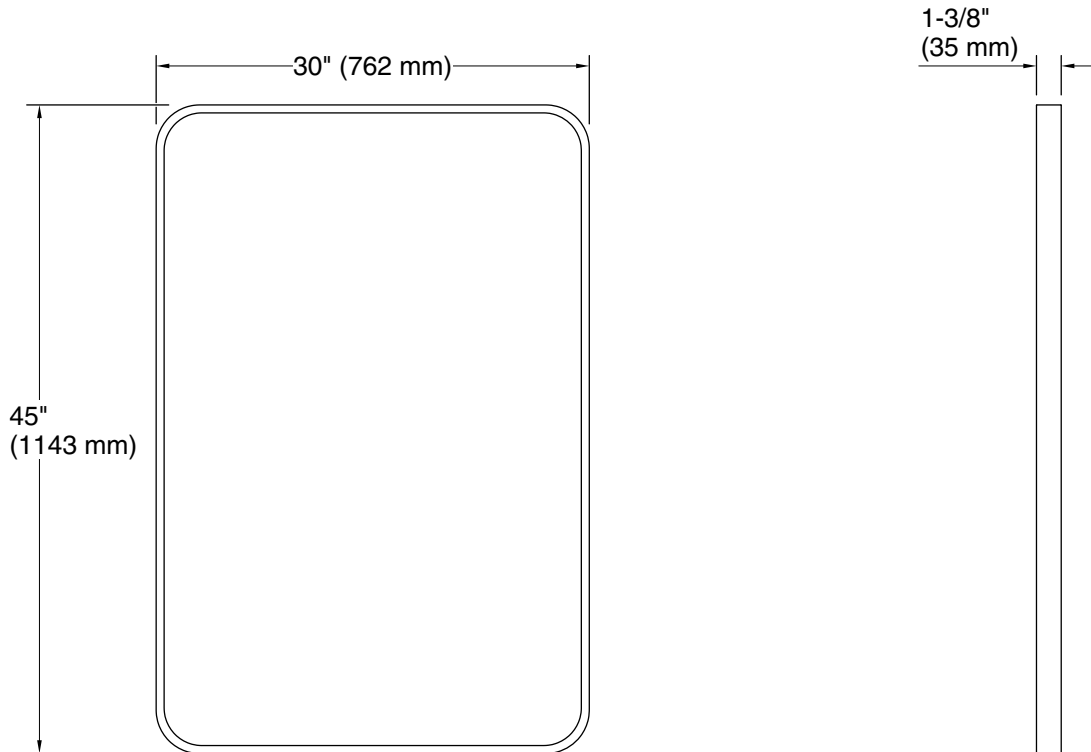

Essential
30" x 45" rectangular framed mirror
K-31365

Technical Information

All product dimensions are nominal.

Lighting included: No

Notes

Install this product according to the installation instructions.

Install the fastener to a stud to avoid possible property and product damage.