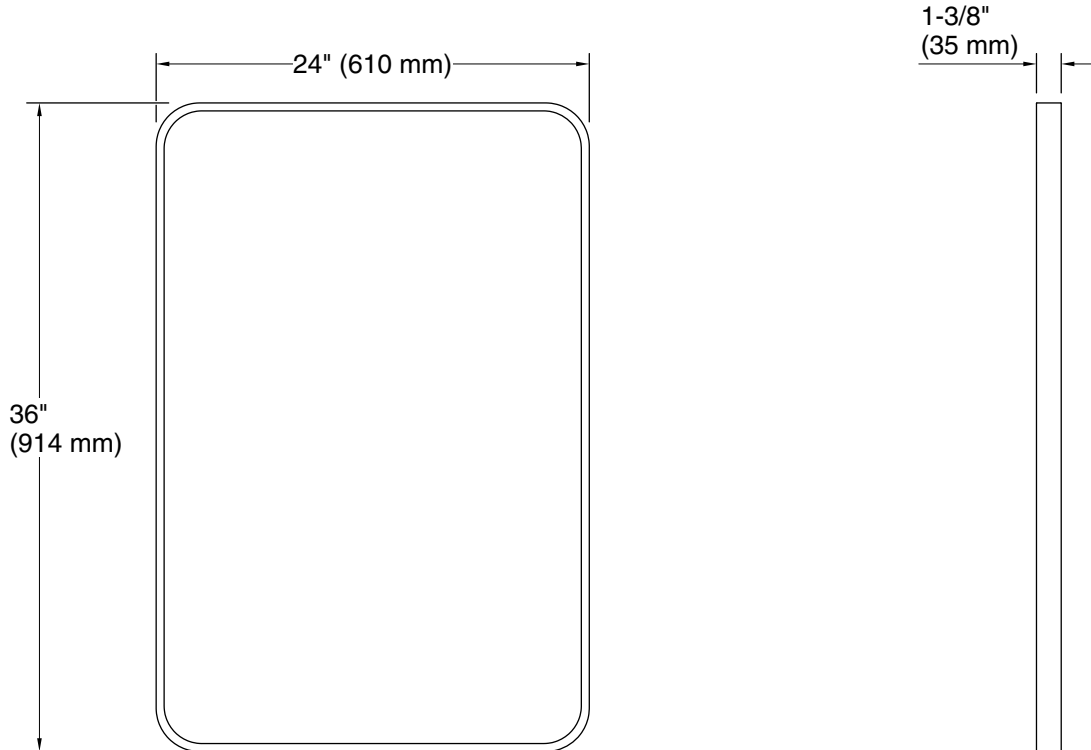

**Essential**  
24" x 36" rectangular framed mirror  
**K-31364**

**Technical Information**

All product dimensions are nominal.

Lighting included: No

**Notes**

Install this product according to the installation instructions.