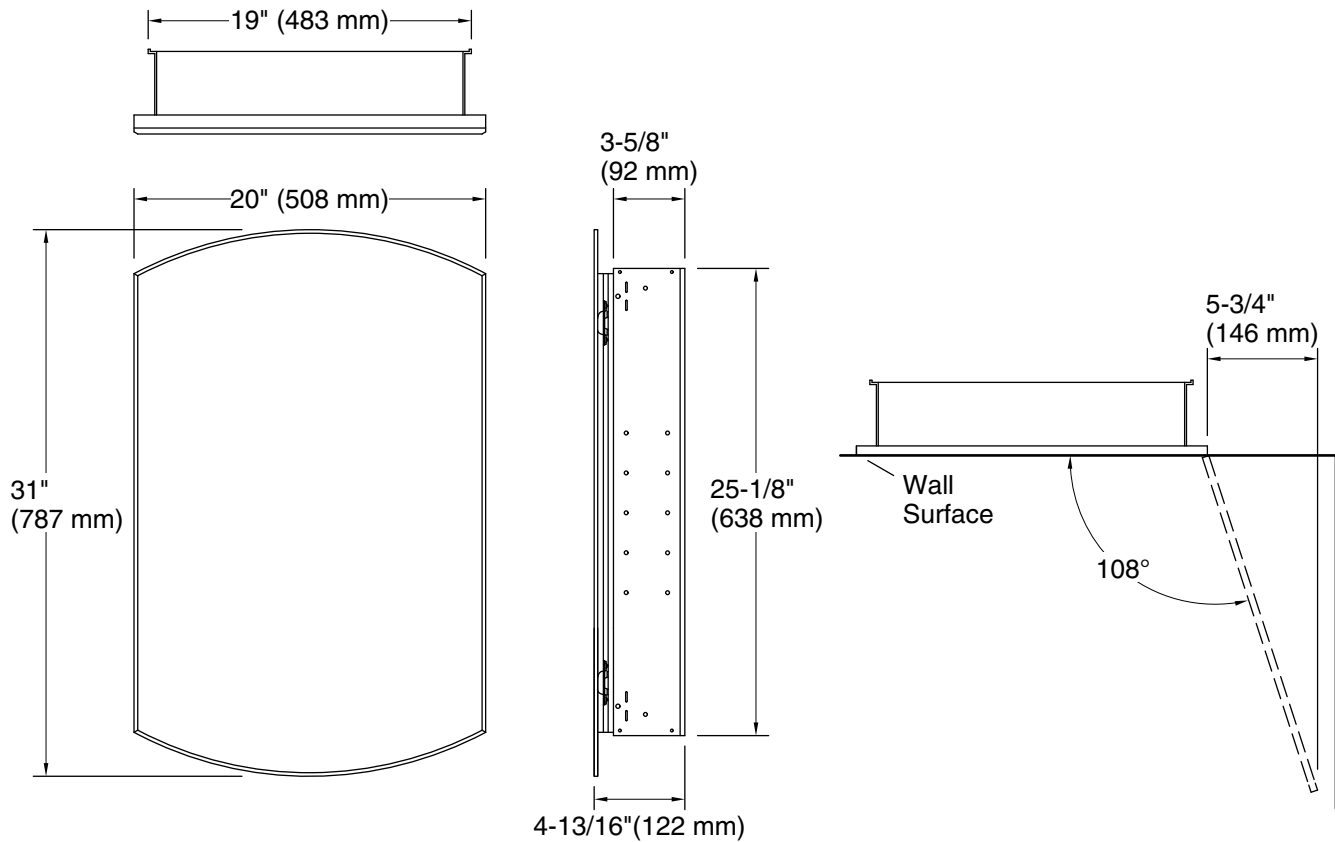

Technical Information

All product dimensions are nominal.

Notes

Install this product according to the installation guide.

When determining the height of the medicine cabinet, ensure the mirrored door will clear all obstacles (such as a faucet). A minimum distance of 3" (76 mm) is required.

For surface-mount, use anchors (not provided) rated for the loaded weight of this product.

This cabinet is designed for either right or left door swing. Check for obstructions.