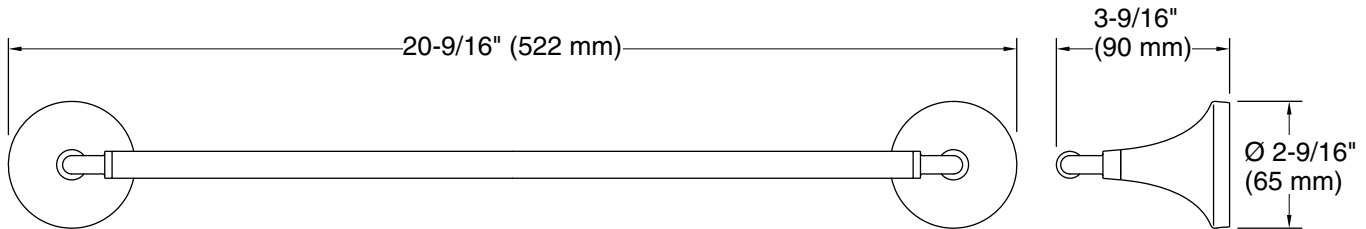

Features

- 18" (457 mm) bar
- Coordinates with Tone faucets, accessories, and showering components to complete your bathroom

Material

- Premium metal construction for durability and reliability
- KOHLER finishes resist corrosion and tarnishing

Technical Information

All product dimensions are nominal.

Material: Zinc, Stainless Steel