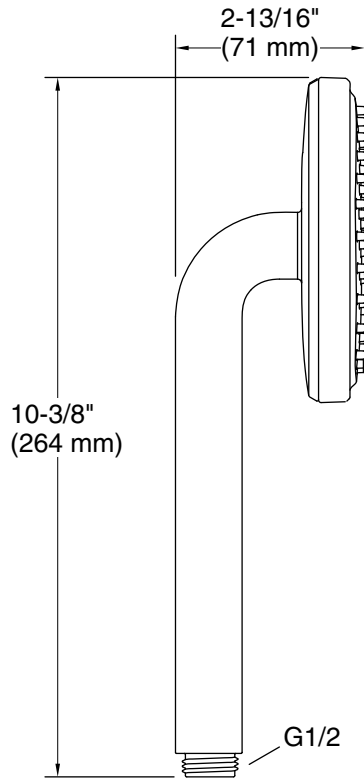

Installation

- G 1/2 inlet and outlet
- Bracket or slidebar required for wall-mount installation
- Deck-mount holder required for deck-mount installation

Recommended Products/Accessories

- K-9514 60" Shower Hose
- K-8593 72" Shower Hose
- K-26309 Wall-mount handshower holder
- K-26310 Wall-mount handshower holder with supply elbow and check valve
- K-26312 32-1/8" slidebar
- K-26313 40" slidebar
- K-26314 32" deluxe slidebar with integrated water supply

Technical Information

All product dimensions are nominal.

Spout:

Handshower rated max flow: 2.5 gal/min (9.5 l/min)

Notes

For use with automatic compensating valves rated at 2.5 gal/min (9.5 l/min) or less.