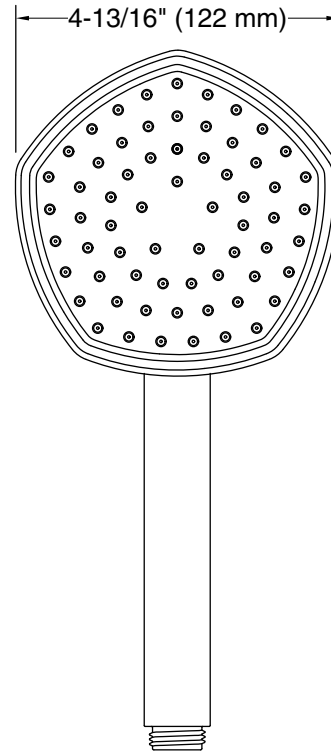

Features

- Single-function handshower delivers a full, consistent spray, regardless of water pressure
- Full Coverage with Katalyst™ air-induction technology delivers a drenching spray experience, ideal for rinsing shampoo from hair
- MasterClean™ sprayface features an easy-to-clean surface that withstands mineral buildup and maximizes spray performance
- Optimized sprayface for maximum performance
- Part of the Occasion bathroom faucet and accessory collection
- Requires shower hose (sold separately)

Installation

- G 1/2 inlet and outlet
- Bracket or slidebar required for wall-mount installation
- Deck-mount holder required for deck-mount installation

Recommended Products/Accessories

- K-9514 60" Shower Hose
- K-8593 72" Shower Hose
- K-26309 Wall-mount handshower holder
- K-26310 Wall-mount handshower holder with supply elbow and check valve
- K-26312 32-1/8" slidebar
- K-26313 40" slidebar
- K-26314 32" deluxe slidebar with integrated water supply

Technical Information

All product dimensions are nominal.

Spout:

Handshower rated max flow: 2.5 gal/min (9.5 l/min)

Notes

For use with automatic compensating valves rated at 2.5 gal/min (9.5 l/min) or less.