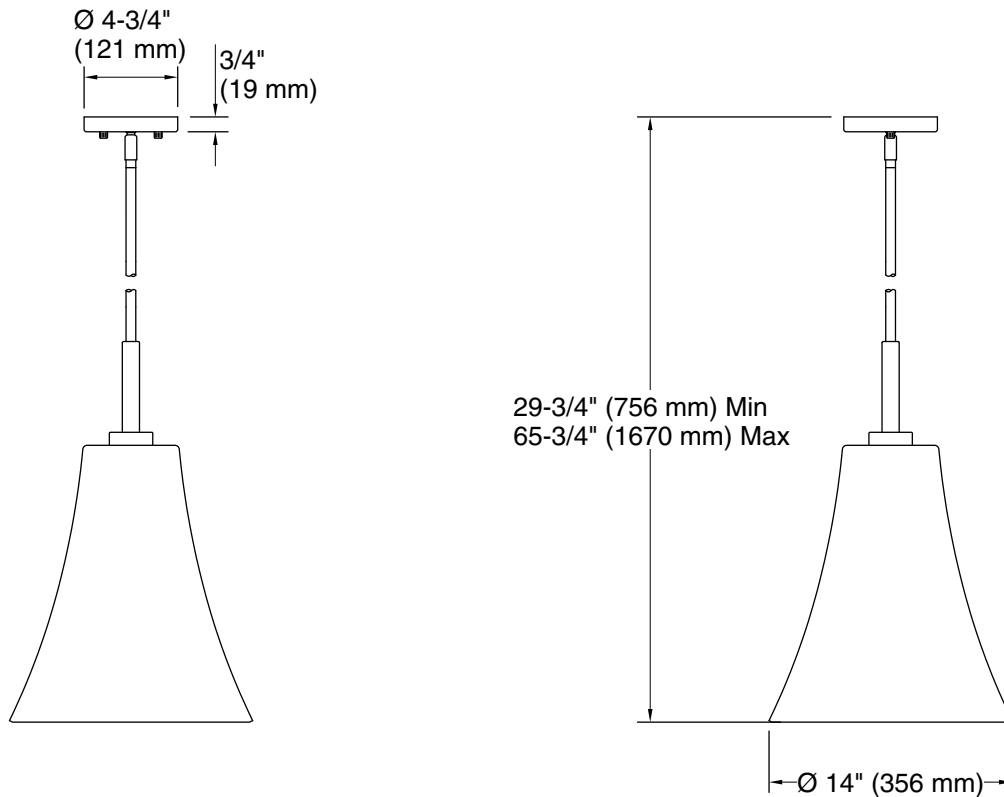

Features

- Seeded glass shade adds a striking design element reminiscent of original flat glass
- Requires bulb with medium (E26) base; type T14 bulb recommended (sold separately)
- Suitable for damp locations, per UL 1598
- Coordinates with other products in the Simplice collection
- Fixture is dimmable when paired with dimmer switch and compatible bulbs

Required Electrical Service

One dedicated circuit required.

120 V, 0.5 A, 60 Hz

Technical Information

All product dimensions are nominal.

Material:	Steel, Glass, Aluminum, Brass
Number of Lights:	1
Lighting Type:	Socket-based
Socket Type:	E-26 Medium
Number of Shades:	1
Shade Type:	Seeded Glass
Hanging Type:	Downrod
Downrod Detail:	1 x 6" (152 mm), 3 x 12" (305 mm)
Height:	29-3/4" (756 mm) - 65-3/4" (1670 mm)