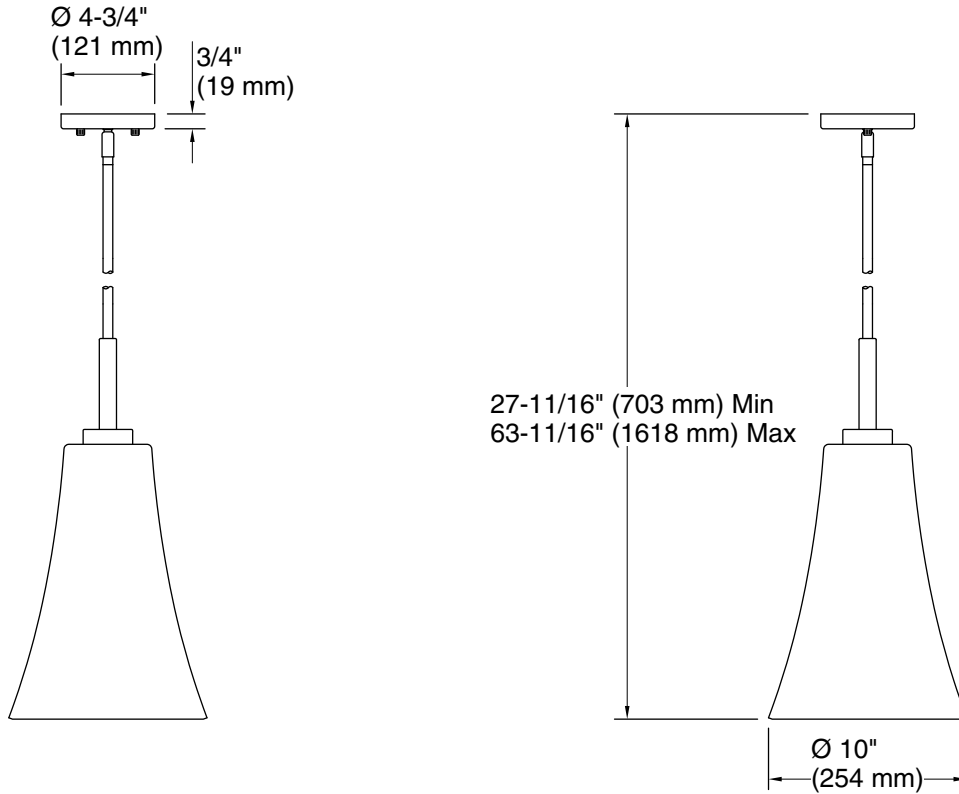

Required Electrical Service

One circuit required.

120 V, 0.5 A, 60 Hz

Technical Information

All product dimensions are nominal.

Material:	Steel, Glass, Aluminum, Brass
Number of Lights:	1
Lighting Type:	Socket-based
Socket Type:	E-26 Medium
Number of Shades:	1
Shade Type:	Seeded Glass
Hanging Type:	Downrod
Downrod Detail:	3 x 12" (305 mm), 1 x 6" (152 mm)
Height:	27-11/16" (704 mm) - 63-11/16" (1618 mm)