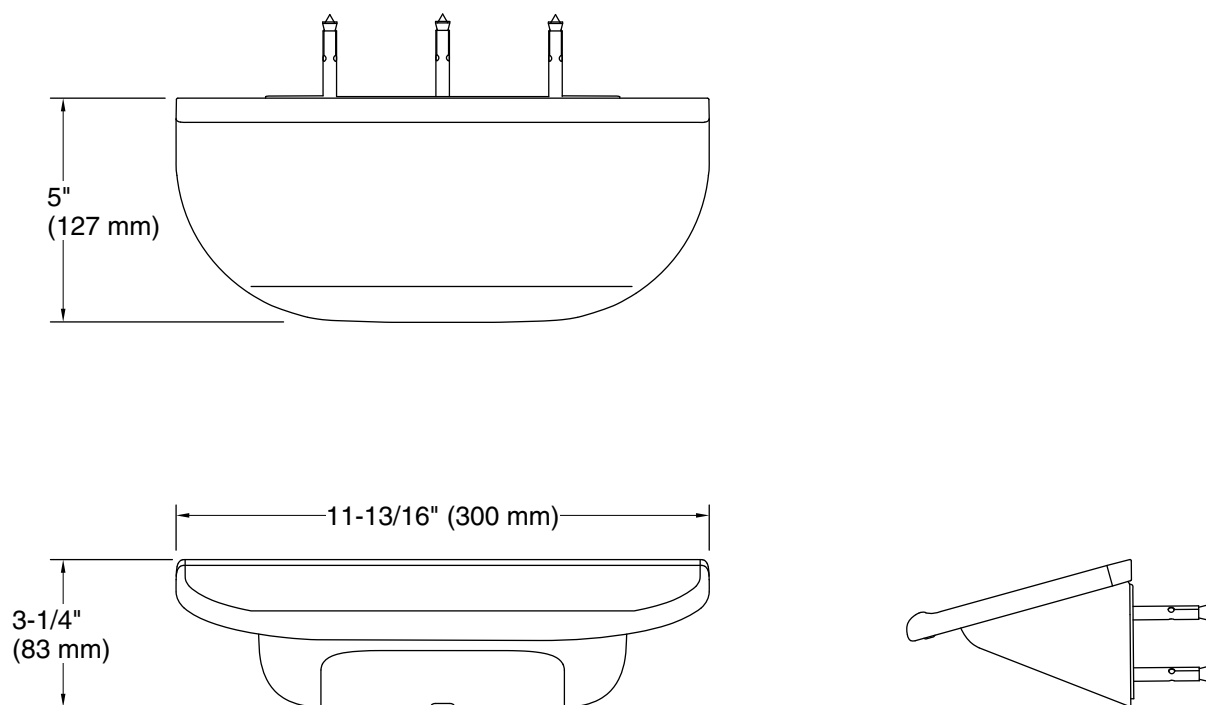

Features

- Shaving ledge/footrest for added comfort
- 5" x 11¾" x 3¼" (127 x 300 x 83 mm) angled half-moon ledge with rim
- Coordinates with other products in the Statement collection
- Lightly textured surface prevents foot slipping
- Includes installation hardware

Material

- Plastic construction
- Premium metal bracket and trim

Installation

- Wall-mount shower-only installation

Codes/Standards

None Applicable

KOHLER® Faucet Lifetime Limited Warranty

See website for detailed warranty information.

Technical Information

All product dimensions are nominal.

Material: Plastic, Zinc, Stainless Steel