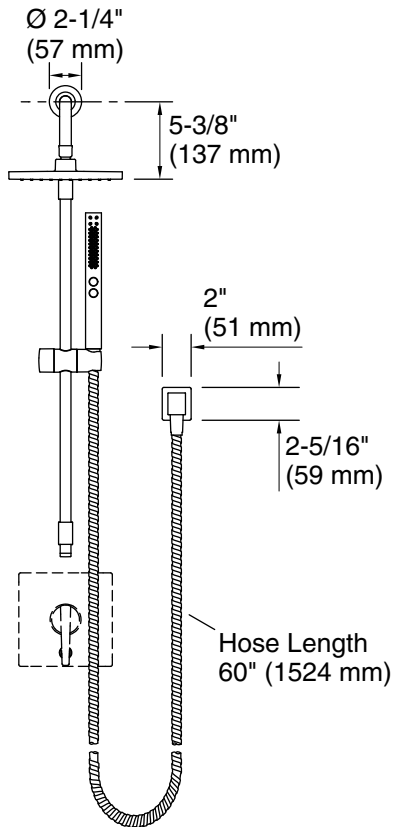

Features

- Shift+® Square multifunction handshower offers full coverage and targeted massage spray options
- 8" (203 mm) Honesty® rainhead with a full coverage spray and an adjustable ball joint for precise spray adjustment
- 2.5 gpm (9.5 lpm) maximum flow rate
- Handshower contains flow-regulating check valve for backflow prevention
- Awaken® wall-mount supply elbow with check valve
- Right-angle shower arm and flange
- 27" (686 mm) sidebar length offers a custom shower at various heights
- Box includes: 8" rainhead, rainhead arm, handshower, 60" metal shower hose, adjustable sidebar with handshower mounting bracket, wall-mount supply elbow, and Rite-Temp valve trim
- Valve sold separately

Included Components

K-10124 Right-angle Shower Arm and Flange
K-21336 Square two-function handshower, 2.5 gpm
K-26148 8" single-function rainhead, 2.5 gpm
K-9514 60" Shower Hose
K-98341 27" sidebar
K-98351 wall-mount supply elbow with check valve
K-T99762-4 Rite-Temp® valve trim with push-button diverter

Color	Code	Description
	CP	Polished Chrome
	BL	Matte Black
	2MB	Vibrant® Brushed Moderne Brass

Technical Information

All product dimensions are nominal.

Spout:

Handshower rated max flow: 2.5 gal/min (9.5 l/min)

Shower/Rainhead rated max flow: 2.5 gal/min (9.5 l/min)

Notes

Install this product according to the installation instructions.