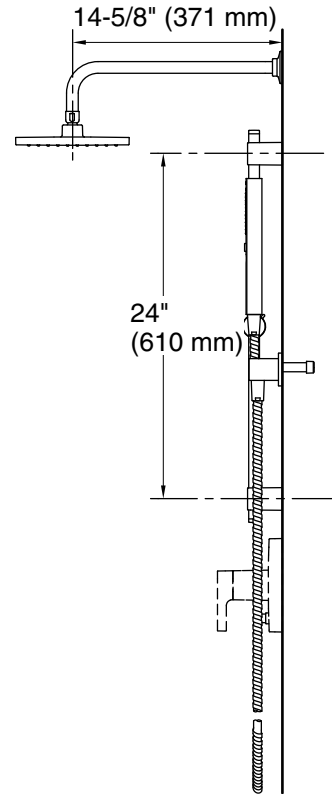

Features

- Shift+® Square multifunction handshower offers full coverage and targeted massage spray options
- 8" (203 mm) Honesty® rainhead with a full coverage spray and an adjustable ball joint for precise spray adjustment
- 2.5 gpm (9.5 lpm) maximum flow rate
- Handshower contains flow-regulating check valve for backflow prevention
- Awaken® wall-mount supply elbow with check valve
- Right-angle shower arm and flange
- 27" (686 mm) sidebar length offers a custom shower at various heights
- Box includes: 8" rainhead, rainhead arm, handshower, 60" metal shower hose, adjustable sidebar with handshower mounting bracket, wall-mount supply elbow, and Rite-Temp valve trim
- Valve sold separately

Included Components

K-10124 Right-angle Shower Arm and Flange
K-21336 Square two-function handshower, 2.5 gpm
K-26148 8" single-function rainhead, 2.5 gpm
K-9514 60" Shower Hose
K-98341 27" sidebar
K-98351 wall-mount supply elbow with check valve
K-T99762-4 Rite-Temp® valve trim with push-button diverter

Color	Code	Description
	CP	Polished Chrome
	BL	Matte Black
	2MB	Vibrant® Brushed Moderne Brass

Technical Information

All product dimensions are nominal.

Spout:

Handshower rated max flow: 2.5 gal/min (9.5 l/min)

Shower/Rainhead rated max flow: 2.5 gal/min (9.5 l/min)

Notes

Install this product according to the installation instructions.