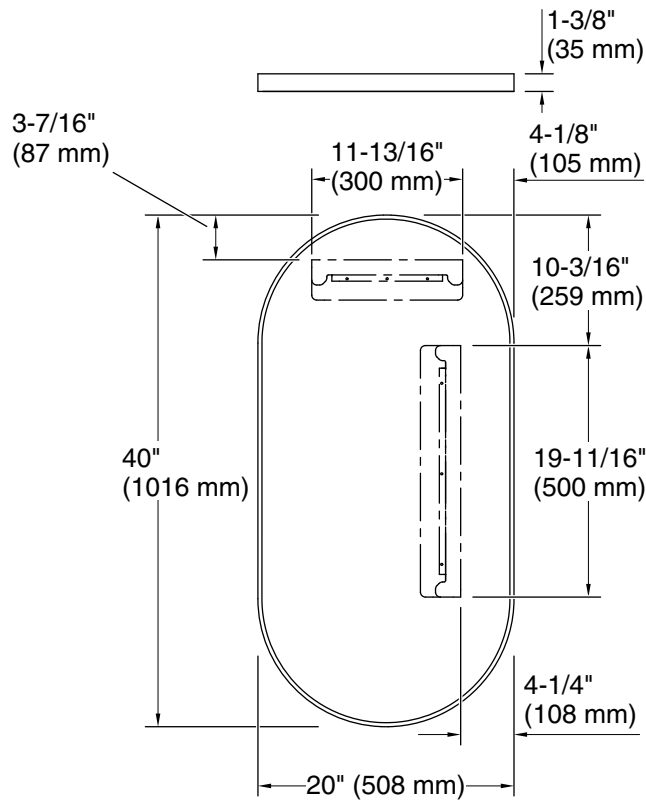

### Technical Information

All product dimensions are nominal.

Mirror type: Wall-mount

Lighting included: No