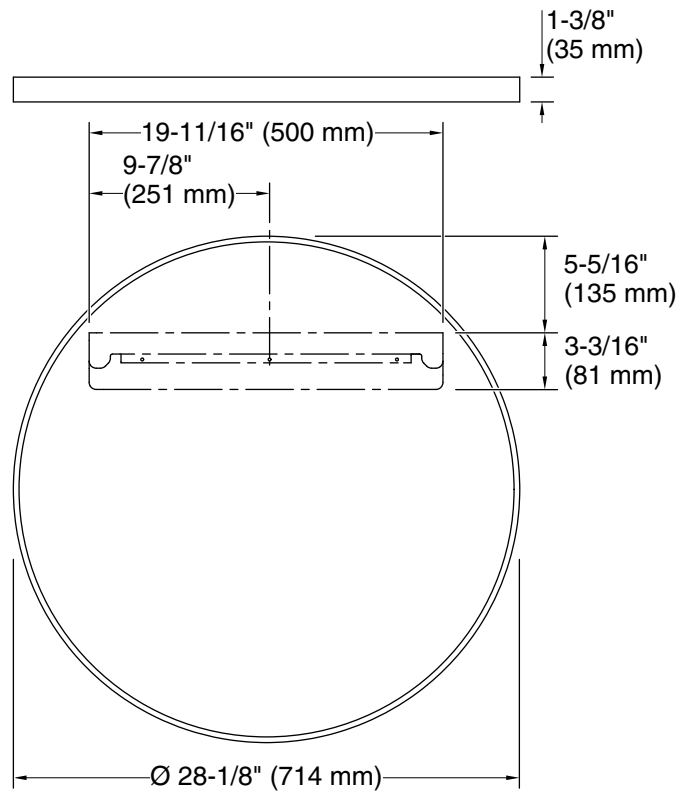

Color	Code	Description
	BGL	Moderne Brushed Gold
	BNL	Brushed Nickel
	CPL	Polished Chrome

Technical Information

All product dimensions are nominal.

Lighting included: No