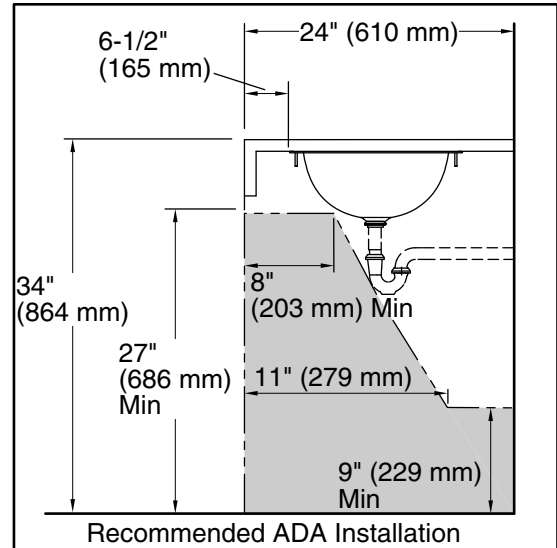

- 1193643 Basin clamps

ADA **CSA B651**

Codes/Standards

ASME A112.19.3/CSA B45.4
ADA
ICC/ANSI A117.1
CSA B651

**KOHLER® One-Year Limited
Warranty**

See website for detailed warranty information.

Technical Information

All product dimensions are nominal.

- Basin configuration: Single Bowl
 Bowl area (Only): Length: 18" (457 mm)
 Width: 13" (330 mm)
 Water depth: 5-7/8" (149 mm)
- With overflow: No
 Drain hole: 1-5/8" (41 mm)
 Template: 1000258-7, required, included

Notes

Install this product according to the installation instructions.

Supplied basin clamp assembly requires 3/4" (19 mm) minimum countertop thickness. Installer must supply anchors for thinner countertops.