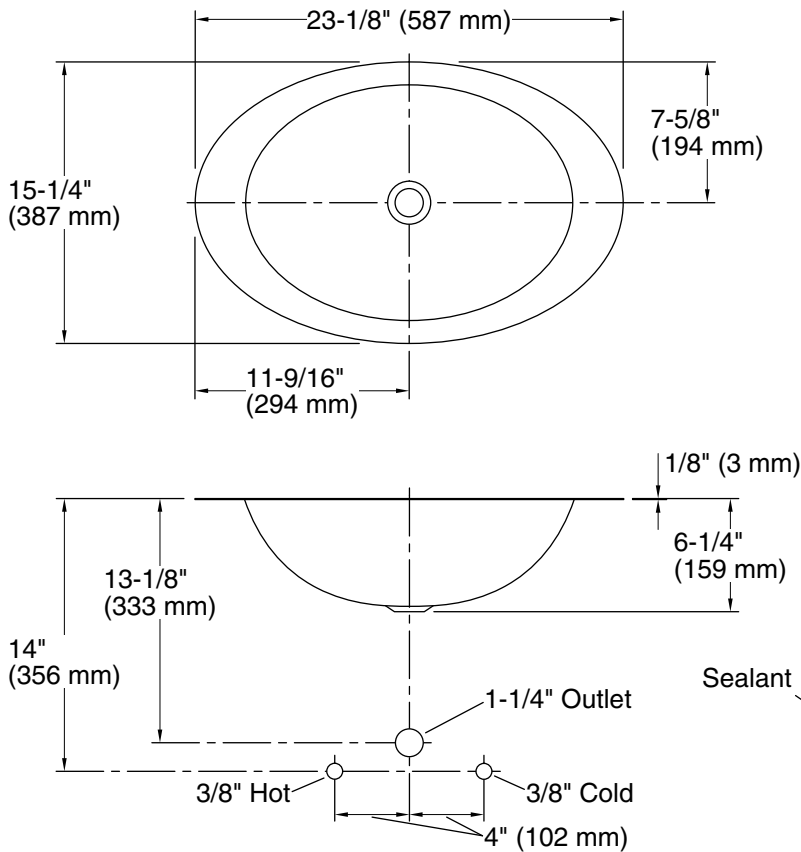

Technical Information

All product dimensions are nominal.

1. Basin configuration: Single Bowl
   Bowl area (Only): Length: 18" (457 mm)
   Width: 13" (330 mm)
   Water depth: 5-7/8" (149 mm)
2. With overflow: No
   Drain hole: 1-5/8" (41 mm)
   Template: 1000258-7, required, included

Notes

Install this product according to the installation instructions.

Supplied basin clamp assembly requires 3/4" (19 mm) minimum countertop thickness. Installer must supply anchors for thinner countertops.

NOTICE: Countertop manufacturer or cutter must use the cut-out template provided by Kohler Co. (call 1-800-4-KOHLER). Kohler Co. is not responsible for cut out errors when the incorrect cut out template is used.

Waterproof the unprotected overhang area of the underside of the wood counter.

ADA, CSA B651 compliant when installed to the specific requirements of these regulations.