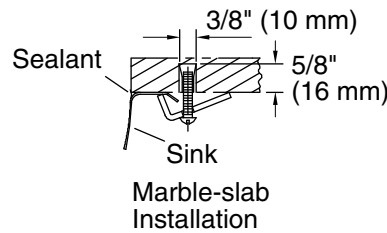

Technical Information

All product dimensions are nominal.

1. Basin configuration: Single Bowl
   Bowl area (Only): Length: 18" (457 mm)
   Width: 13" (330 mm)
   Water depth: 5-7/8" (149 mm)
2. With overflow: No
   Drain hole: 1-5/8" (41 mm)
   Template: 1000258-7, required, included

Notes

Install this product according to the installation instructions.

Supplied basin clamp assembly requires 3/4" (19 mm) minimum countertop thickness. Installer must supply anchors for thinner countertops.

NOTICE: Countertop manufacturer or cutter must use the cut-out template provided by Kohler Co. (call 1-800-4-KOHLER). Kohler Co. is not responsible for cut out errors when the incorrect cut out template is used.

Waterproof the unprotected overhang area of the underside of the wood counter.

ADA, CSA B651 compliant when installed to the specific requirements of these regulations.