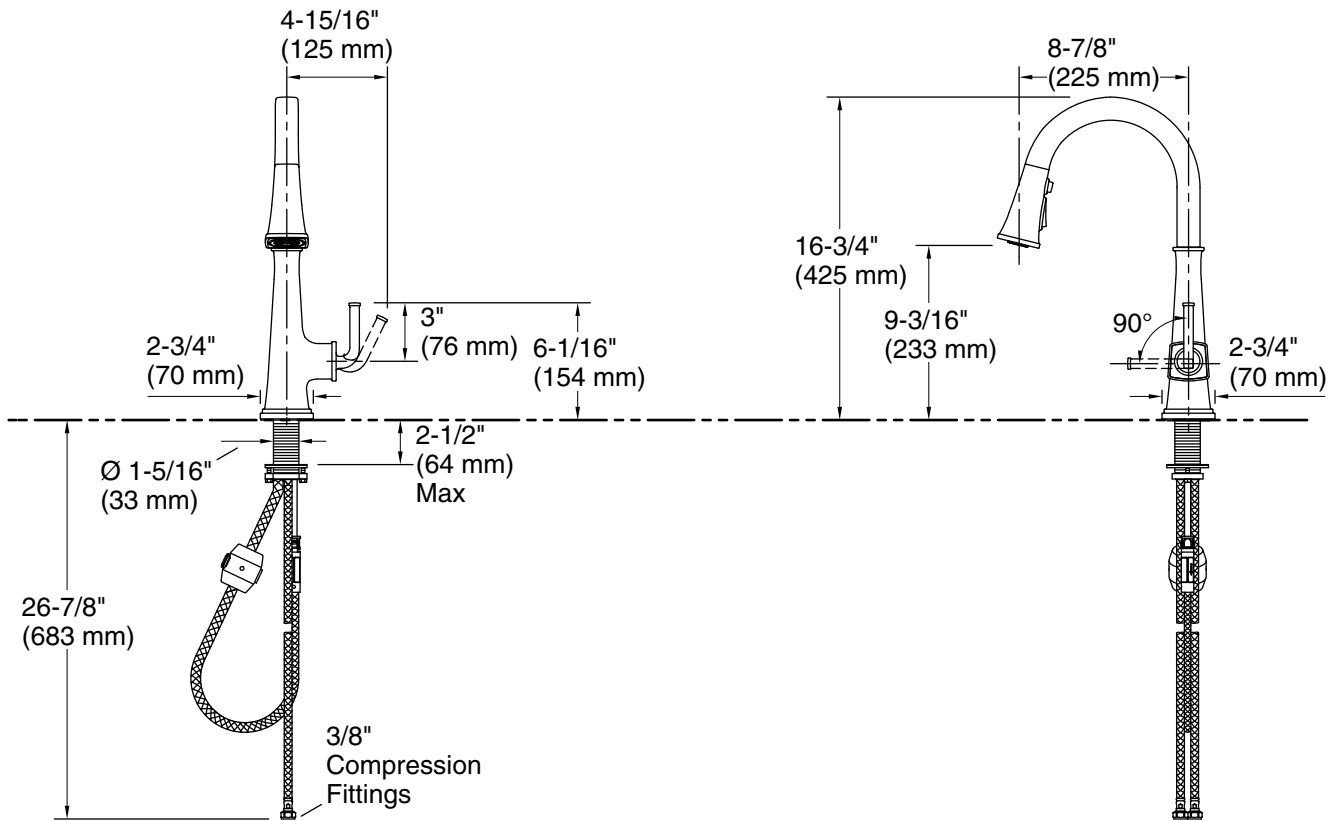

Adapters, Rough-in and Extension Kits

1327990 Range: 2-1/2" (64 mm) - 4-5/8" (117 mm)

Recommended Products/Accessories

K-77685 Single-cartridge water filtration system
K-77686 Double-cartridge water filtration system
K-77687 single replacement filter cartridge
K-77688 Replacement Filter Cartridges, Two-Pack

Optional Products/Accessories

K-24462 Three-hole kitchen faucet escutcheon

ADA **CSA B651**

Codes/Standards

ASME A112.18.1/CSA B125.1
NSF/ANSI/CAN 61
NSF/ANSI/CAN 372
DOE - Energy Policy Act 1992
California Energy Commission (CEC)
ADA
ICC/ANSI A117.1
CSA B651

Technical Information

All product dimensions are nominal.

Faucet flow rate: 1.5 gal/min (5.7 l/min)

Spout:

Spout reach: 8-7/8" (225 mm)

Notes

Install this product according to the installation instructions.