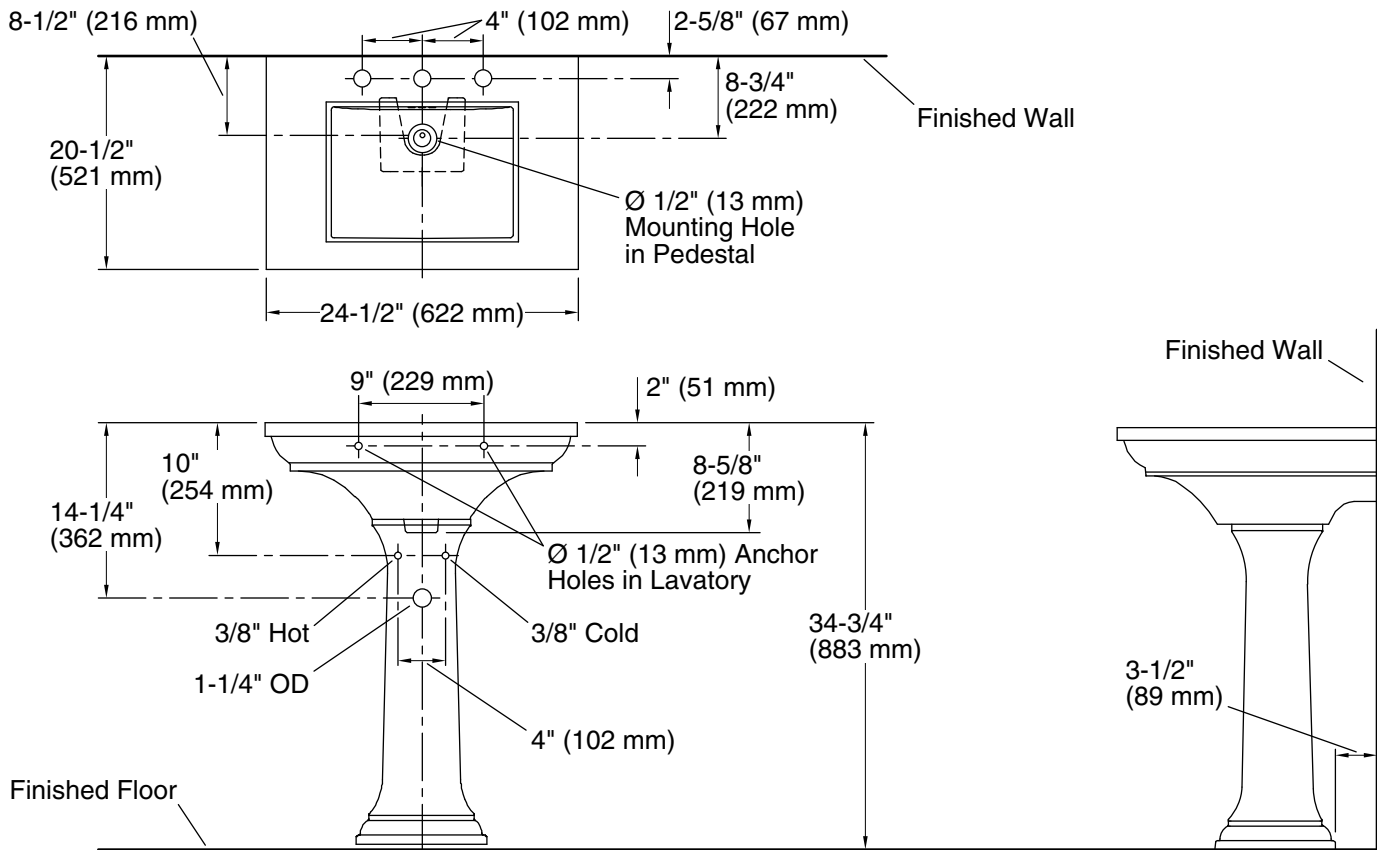

Features

- 8" (203 mm) widespread faucet holes
- Elegant rectangular basin
- Overflow drain
- Combination consists of the K-29999-8 basin and the K-2267 pedestal
- Coordinates with other products in the Memoirs collection

Material

- Fireclay

Installation

- Pedestal

Recommended Products/Accessories

- K-7605-P Angle Supply with Stop (pair)
- K-23726 Drain treatment
- K-23725 Cast iron cleaner

Included Components

Product consists of:

Technical Information

All product dimensions are nominal.

Basin configuration:	Single Bowl
Center(s):	8" (203 mm)
Bowl area (Only):	Length: 15-1/2" (394 mm) Width: 11-5/8" (295 mm) Water depth: 5" (127 mm)
With overflow:	Yes
Number of deck holes:	3
Faucet hole(s):	1-3/8" (35 mm)
Drain hole:	1-3/4" (44 mm)