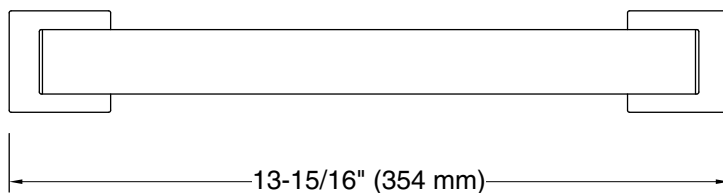

Technical Information

All product dimensions are nominal.

Material: Zinc, Stainless Steel

Notes

Install this product according to the installation instructions.

WARNING: Risk of personal injury. The wall plates on the grab bar must be mounted to a brace between the wall studs. This will ensure that the weight of the user is adequately supported.

ADA compliant when installed to the specific requirements of these regulations.