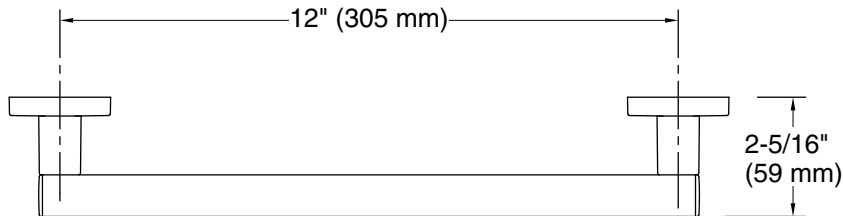

Technical Information

All product dimensions are nominal.

Material: Zinc, Stainless Steel

Notes

Install this product according to the installation instructions.

WARNING: Risk of personal injury. The wall plates on the grab bar must be mounted to a brace between the wall studs. This will ensure that the weight of the user is adequately supported.

ADA compliant when installed to the specific requirements of these regulations.