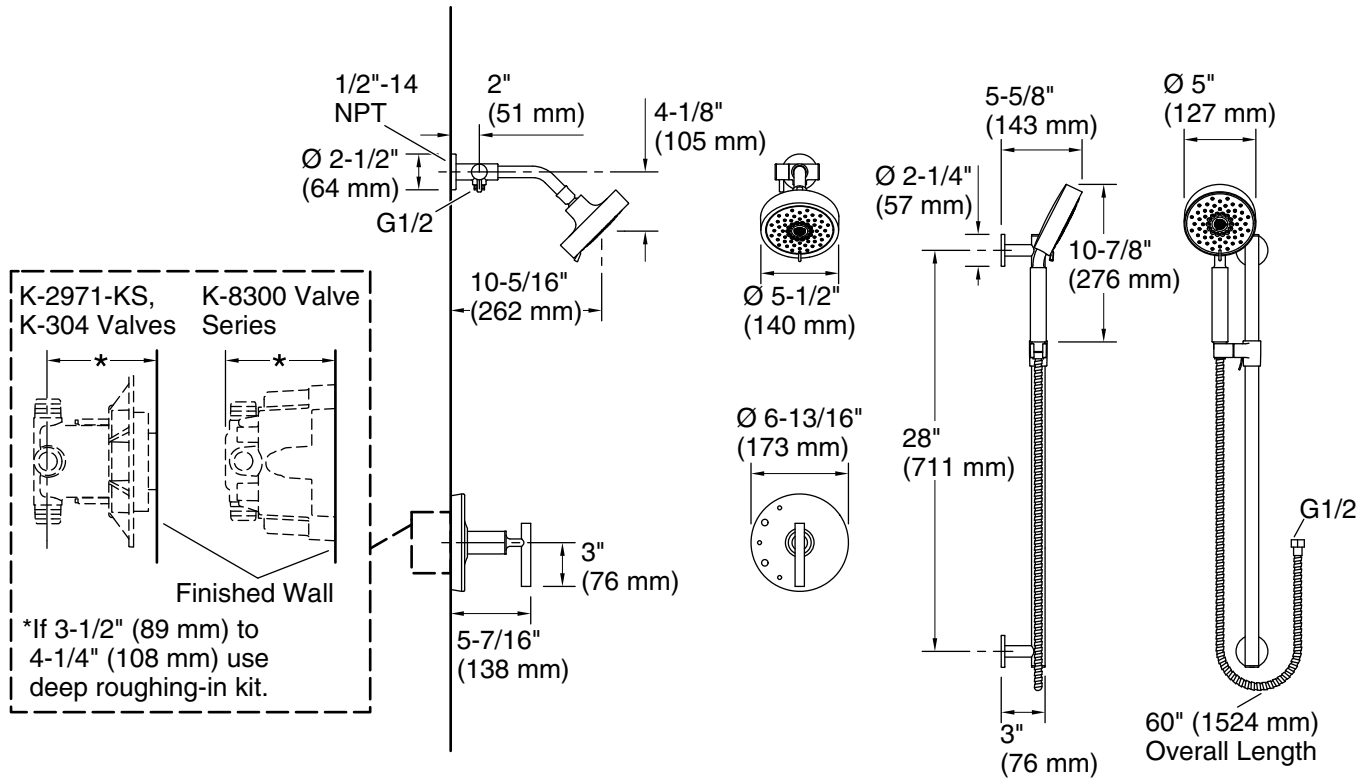

Features

- Performance showering packages offer increased functionality and simplify the ordering process
- Includes handshower, showerhead, 60" handshower hose, shower arm with diverter, 30" slidebar, and Purist® Rite-Temp® valve trim
- Single lever handle provides on/off activation and temperature setting with a single operation
- Multifunction showerhead with advanced spray engine provides three experiences: full coverage, pulsating massage and silk spray
- Multifunction handshower with advanced spray engine provides three experiences: full coverage, pulsating massage and silk spray
- Thumb tab allows for a smooth transition between sprays
- Shower arm with diverter makes it easy to switch the water flow between showerhead and handshower
- MasterClean™ sprayface features an easy-to-clean surface that withstands mineral buildup and maximizes spray performance
- 1.75 gpm (6.6 lpm) flow rate.
- Coordinates with Purist faucets, accessories, and showering components to complete your bathroom
- Requires Rite-Temp® pressure-balancing valve (sold separately)
- Features a nonpositive shutoff: water-saving pause mode to temporarily reduce water flow

Optional Products/Accessories

K-10350 Deep rough-in kit
K-10351 Test cap for K-8300 Series valve bodies
88526 Thin Wall Trim Kit

Included Components

105527 Handshower Relaxing
K-10591 Three-function showerhead, 2.5 gpm
K-349 Slidebar trim kit
K-8524 30" slidebar
K-9511 Showerarm and Diverter
K-9514 60" Shower Hose

Technical Information

All product dimensions are nominal.

Spout:

Handshower rated max flow: 1.75 gal/min (6.6 l/min)

Shower/Rainhead rated max flow: 1.75 gal/min (6.6 l/min)

Notes

Install this product according to the installation instructions.

Plumbing codes may require that an atmospheric vacuum breaker be installed in-line to handshowers. Consult with local codes.

Install straight pipe or tube drop of 7" (178 mm) to 18" (457 mm) with single elbow between the valve and the wall-mount spout.