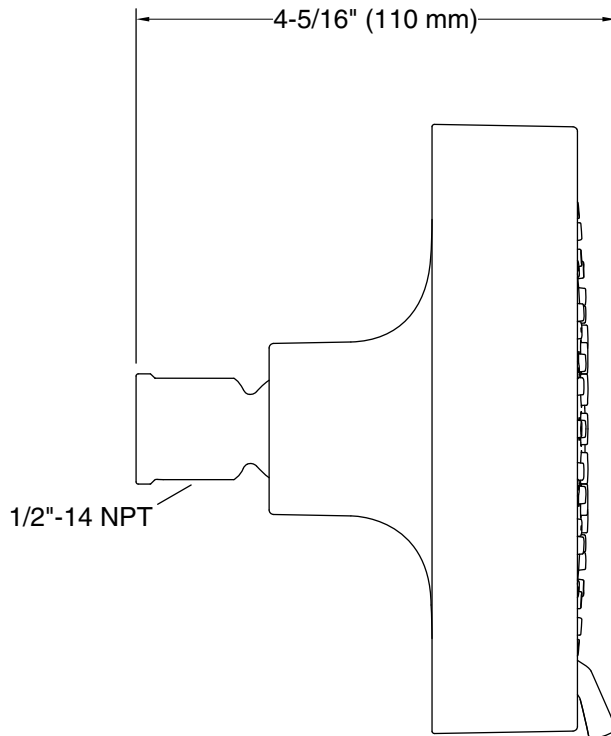

Material

- KOHLER finishes resist corrosion and tarnishing

Installation

- Shower arm and flange sold separately
- 1/2"-14 NPT connection.
- Wall-mount

Recommended Products/Accessories

K-7397 Shower Arm and Flange
K-7395 Shower Arm and Flange
K-933 Shower Arm and Flange

Technical Information

All product dimensions are nominal.

Spout:

Handshower rated max flow: 2.5 gal/min (9.5 l/min)

Shower/Rainhead rated max flow: 2.5 gal/min (9.5 l/min)

Notes

Install this product according to the installation instructions.