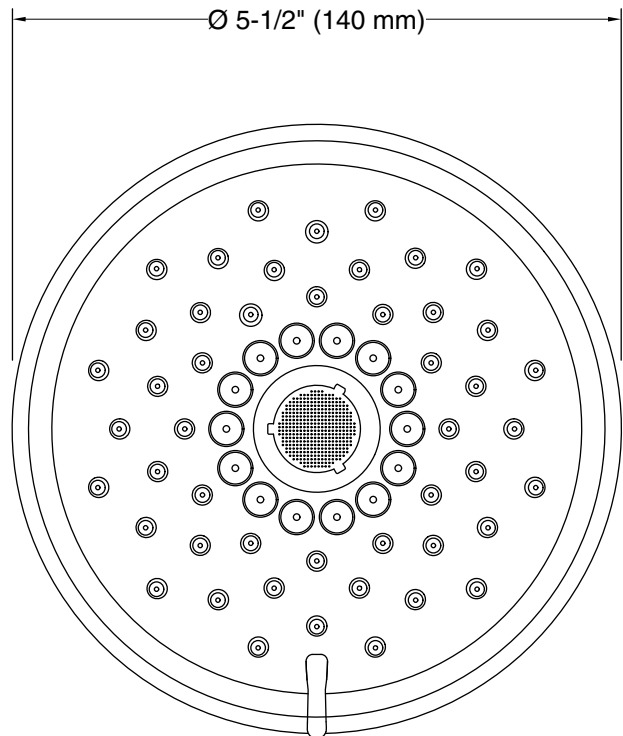

Features

- Multifunction showerhead and handshower each have advanced spray engines to provide three experiences: full coverage, pulsating massage, and silk spray
- Full coverage spray produces an encompassing spray ideal for everyday use
- Pulsating massage spray targets sore muscles to ease away aches and pains
- Silk spray releases a dense, luxurious spray ideal for rinsing
- Thumb tab allows for a smooth transition between sprays
- MasterClean™ sprayface features an easy-to-clean surface that withstands mineral buildup and maximizes spray performance
- 2.5 gpm (9.5 lpm) maximum flow rate
- Coordinates with Purist®, Stillness®, and Composed® faucets and accessories

Material

- KOHLER finishes resist corrosion and tarnishing

Installation

- Shower arm and flange sold separately
- 1/2"-14 NPT connection.
- Wall-mount

Recommended Products/Accessories

K-7397 Shower Arm and Flange
K-7395 Shower Arm and Flange
K-933 Shower Arm and Flange

Codes/Standards

ASME A112.18.1/CSA B125.1
DOE - Energy Policy Act 1992
NOM Standards
NOM 008-CONAGUA

KOHLER® Faucet Lifetime Limited Warranty

See website for detailed warranty information.

Available Colors/Finishes

Technical Information

All product dimensions are nominal.

Spout:

Handshower rated max flow: 2.5 gal/min (9.5 l/min)

Shower/Rainhead rated max flow: 2.5 gal/min (9.5 l/min)

Notes

Install this product according to the installation instructions.