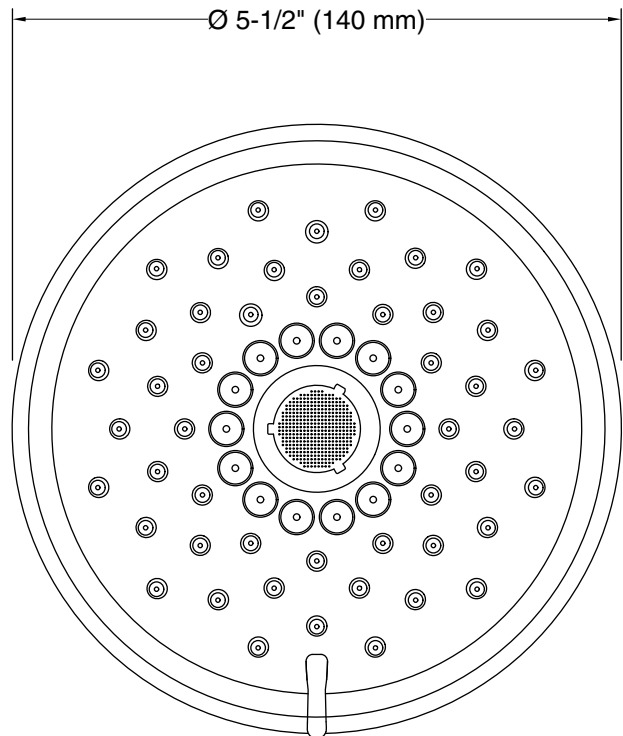

Features

- Multifunction showerhead and handshower each have advanced spray engines to provide three experiences: full coverage, pulsating massage, and silk spray
- Full coverage spray produces an encompassing spray ideal for everyday use
- Pulsating massage spray targets sore muscles to ease away aches and pains
- Silk spray releases a dense, luxurious spray ideal for rinsing
- Thumb tab allows for a smooth transition between sprays
- MasterClean™ sprayface features an easy-to-clean surface that withstands mineral buildup and maximizes spray performance
- 1.75 gpm (6.6 lpm) flow rate.
- Coordinates with Purist®, Stillness®, and Composed® faucets and accessories
- This product can help a building earn Water Efficiency points in LEED® Green Building Rating System

Material

- KOHLER finishes resist corrosion and tarnishing

Installation

- Shower arm and flange sold separately
- 1/2"-14 NPT connection.
- Wall-mount

Recommended Products/Accessories

K-7397 Shower Arm and Flange
 K-7395 Shower Arm and Flange
 K-933 Shower Arm and Flange

Technical Information

All product dimensions are nominal.

Spout:

Handshower rated max flow: 1.75 gal/min (6.6 l/min)

Shower/Rainhead rated max flow: 1.75 gal/min (6.6 l/min)

Notes

Install this product according to the installation instructions.