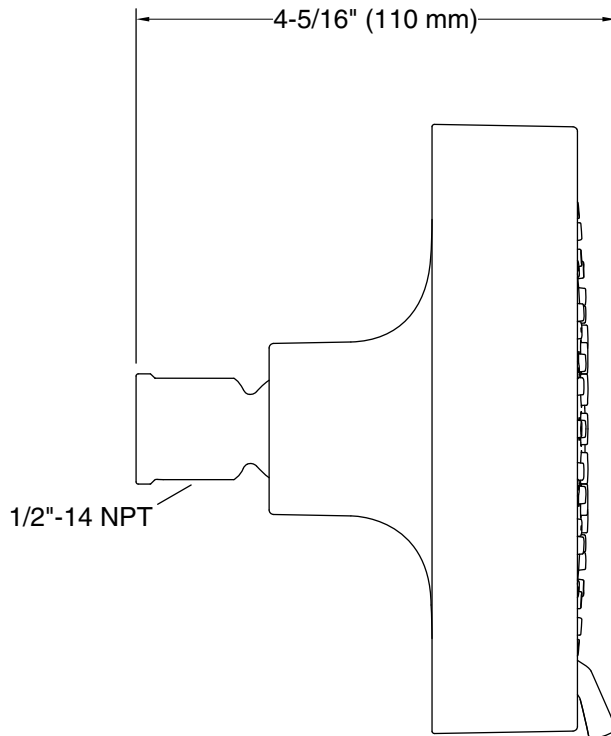

Material

- KOHLER finishes resist corrosion and tarnishing

Installation

- Shower arm and flange sold separately
- 1/2"-14 NPT connection.
- Wall-mount

Recommended Products/Accessories

K-7397 Shower Arm and Flange
 K-7395 Shower Arm and Flange
 K-933 Shower Arm and Flange

Technical Information

All product dimensions are nominal.

Spout:

Handshower rated max flow: 1.75 gal/min (6.6 l/min)

Shower/Rainhead rated max flow: 1.75 gal/min (6.6 l/min)

Notes

Install this product according to the installation instructions.