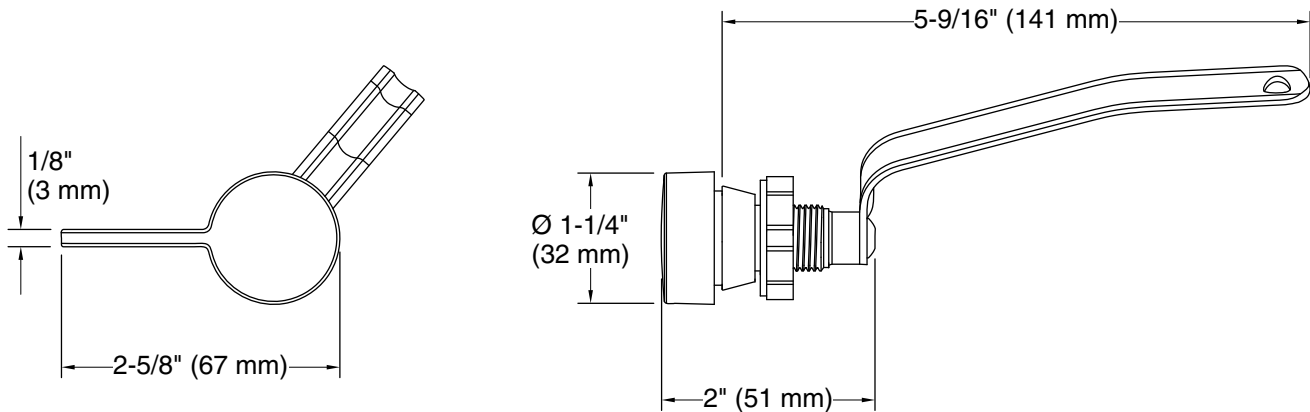

## Features

- Left-hand trip lever
- For use with the K-78080 Reach™ toilet

## Technical Information

All product dimensions are nominal.

Material: Metal