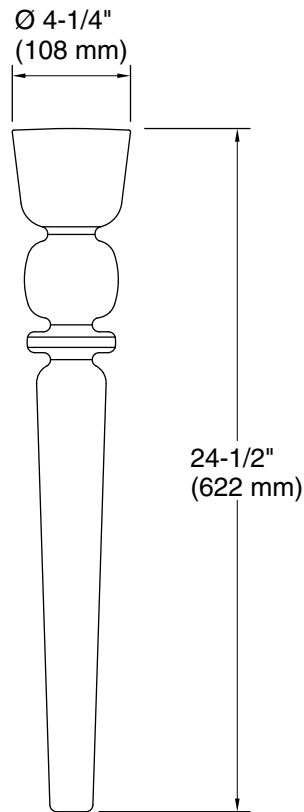

Features

- Set of two legs
- Combines with the K-21103 Farmstead kitchen sink

Material

- KOHLER® enameled cast iron

Recommended Products/Accessories

- K-21103-1HP5 45" top-/wall-mount single-bowl workstation farmhouse kitchen sink
- K-21103-1HW 45" top-/wall-mount single-bowl workstation farmhouse kitchen sink
- K-21103-2HP5 45" top-/wall-mount single-bowl workstation farmhouse kitchen sink
- K-21103-2HW 45" top-/wall-mount single-bowl workstation farmhouse kitchen sink
- K-21103-3HP5 45" top-/wall-mount single-bowl workstation farmhouse kitchen sink
- K-21103-3HW 45" top-/wall-mount single-bowl workstation farmhouse kitchen sink
- K-23725 Cast iron cleaner

Codes/Standards

None Applicable

KOHLER® Lifetime Limited Warranty for Cast Iron Components

See website for detailed warranty information.

Available Colors/Finishes

Color tiles intended for reference only.

Color	Code	Description
	0	White
	P5	Iron Black
	H15	Spring Green
	V10	Peachblow

Technical Information

All product dimensions are nominal.

Material: KOHLER® Enameled Cast Iron

Notes

Install this product according to the installation instructions.