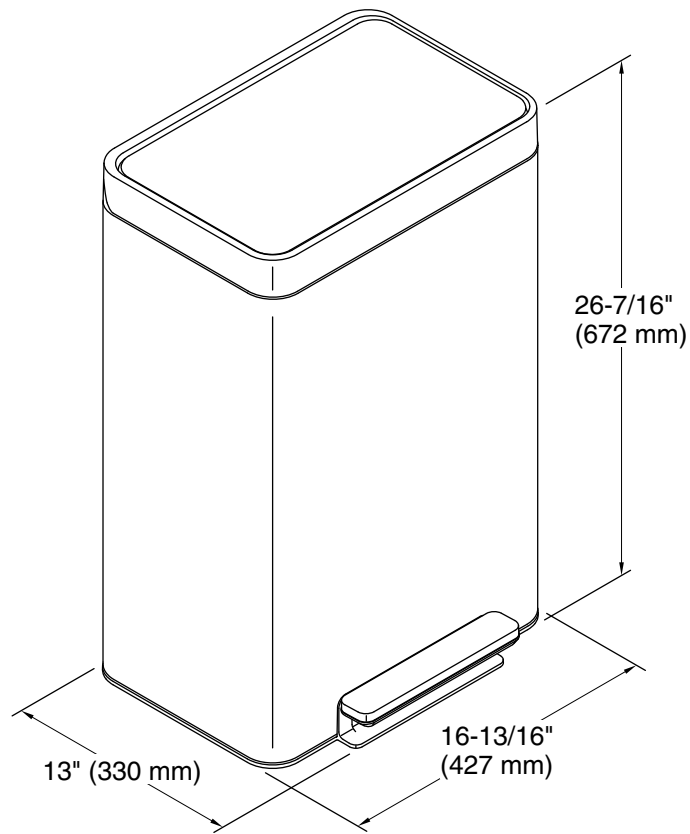

Technical Information

All product dimensions are nominal.

Material: Stainless Steel