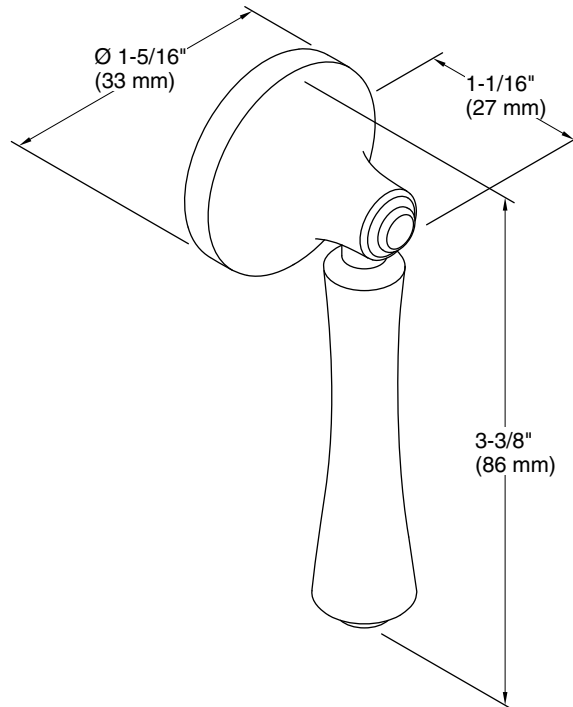

Features

- Right-hand Polished Chrome trip lever
- For use with the K-3814-RA Corbelle toilet

Material

- Premium metal construction for durability and reliability
- KOHLER finishes resist corrosion and tarnishing

Technical Information

All product dimensions are nominal.

Material: Zinc

Notes

Install this product according to the installation instructions.